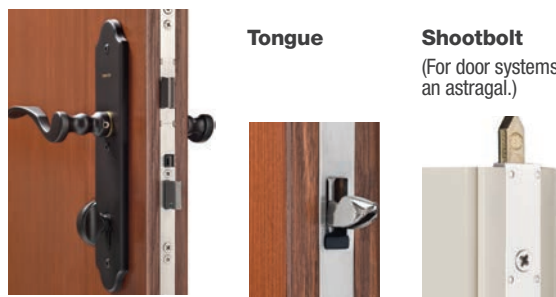

Multi-Point Locking Systems (MPLS)

Engages the door and frame at three critical points from top to bottom for enhanced stability compared to traditional deadbolt assemblies. Features premium stainless steel construction that resists corrosion.

Lever-Style MPLS

Lever-style handlesets bring form and function together with decorative styles. A convenient upward turn of the handle is required before all three points will engage. An integrated mishandling device helps protect the door and frame from accidental damage. Features deadbolt below the handleset.

(Highly recommended for 8'0" and double fiberglass doors. Not recommended for steel doors. Strike plate packages available to meet the installation needs of various MPLS applications.)

Tongue

Shootbolt

(For door systems with an astragal.)