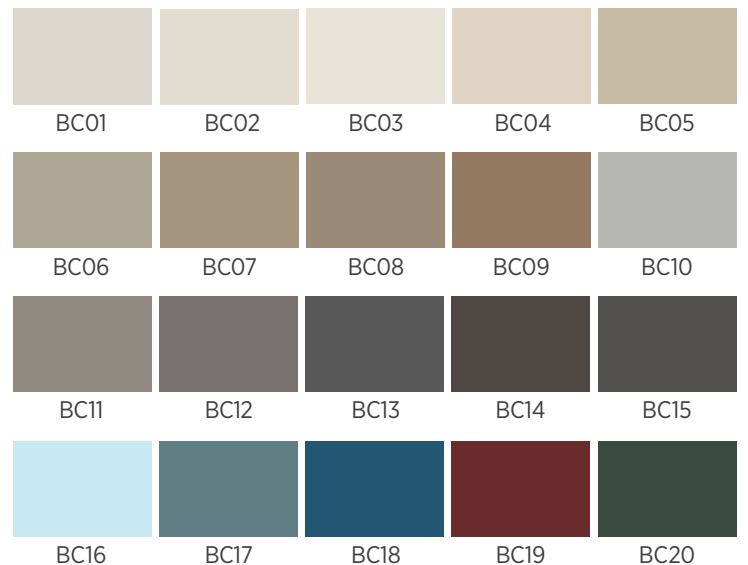

Durable
Topcoat

Professional
Application

PrismaGuard® Stain

Brings the authentic look of wood to life with rich tones that add dimension to enhance wood grain doors.

- 1 It starts with the realistic wood grains and deep embossments of a Therma-Tru® door or composite door frame.
- 2 A base coat provides an even, consistent color across the surface.
- 3 A wiping stain enhances the base coat while adding dimension to reflect the natural beauty of wood.
- 4 A durable topcoat enhances the high-definition color while protecting against scratches and color fading.
- 5 A second application of the topcoat provides added durability and optimal sheen for a high-end look.

PrismaGuard® Paint

Delivers a pop of color, allowing you to tailor the look to make a beautiful lasting impression.

SYMPHONY COLLECTION™

Introducing the Symphony Collection by Boise Cascade

Enhance your home with this palette offering a ten year PrismaGuard warranty.