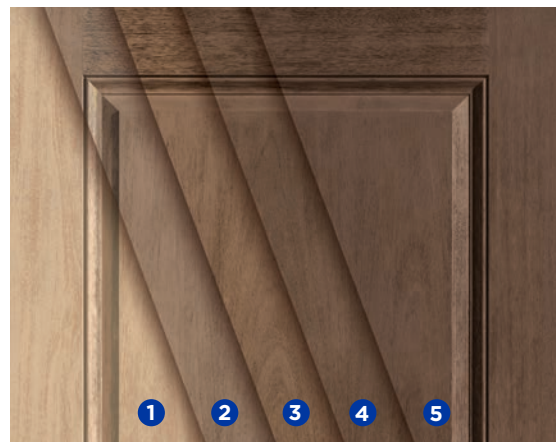

PRISMA GUARD. Finished for Lasting Beauty

Handcrafted and professionally applied, a PrismaGuard finish is built to last, giving your customers confidence and peace of mind.

10 YEAR
LIMITED WARRANTY
TRANSFERABLE
Classic Craft

10 YEAR
LIMITED WARRANTY
Fiber-Classic,
Smooth-Star,
Pulse & Steel

Durable
Topcoat

Professional
Application

PrismaGuard® Stain

Brings the authentic look of wood to life with rich tones that add dimension to enhance wood grain doors.