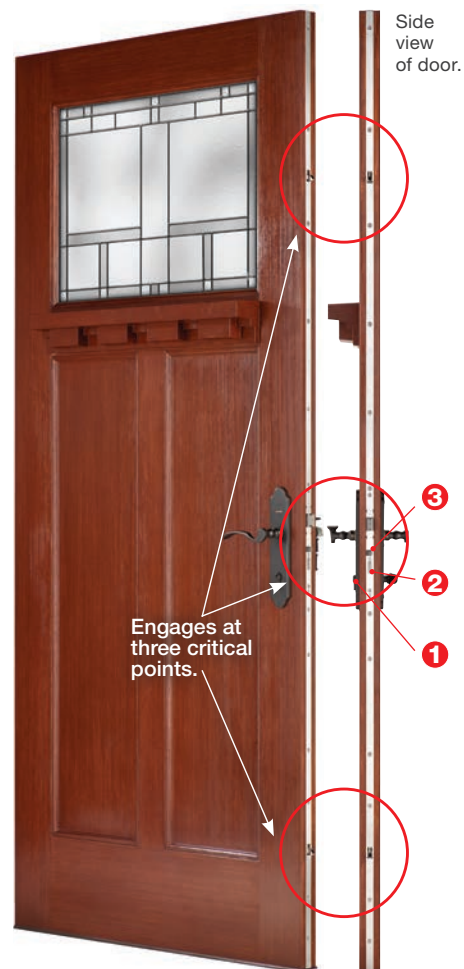

(Highly recommended for 8'0" and double fiberglass doors. Not recommended for steel doors. Strike plate packages available to meet the installation needs of various MPLS applications.)

Tongue

Shootbolt

(For door systems with an astragal.)

Polished Chrome

Side view of door.

Exterior view of door.

- 1 Self-lubricating locks.
- 2 1" premium stainless steel deadbolt.
- 3 Integrated mishandling device.

Design and functionality.

New composite door frame featuring Tru-Guard™ composite technology provides a rot-free solution engineered to work together with rot-resistant Therma-Tru doors and components.