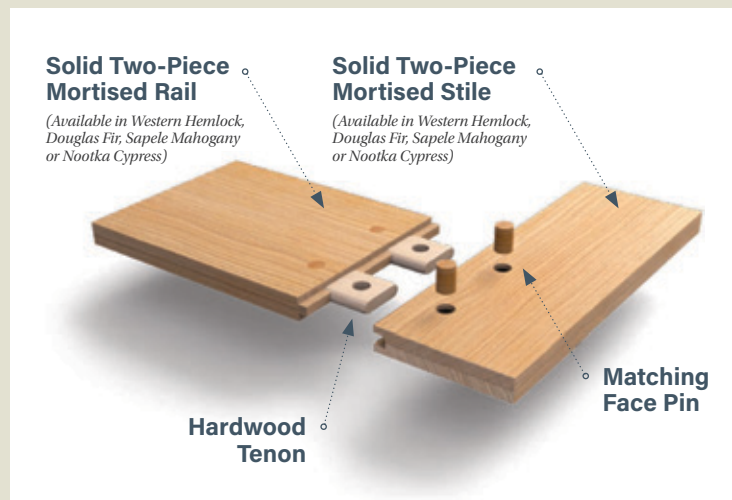

HIGH PERFORMANCE SPECIAL ORDER DOORS – NO OVERHANG REQUIRED

There is nothing quite like the beauty of a Simpson wood door. And just because your exterior door opening may not have protection by a porch or overhang, doesn't mean you are stuck with a boring steel or fiberglass door. Both the Nantucket Collection™ of doors and WaterBarrier® technology upgrade available for any door are engineered differently, for the very toughest exposures. And both products carry an extended warranty with no overhang required. For more information, visit simpsondoor.com.

Boise Cascade®
MILLWORK

NANTUCKET COLLECTION™ – 10-YEAR WARRANTY

UNBEATABLE CONSTRUCTION

- Mortise-and-tenon joinery with face-driven pins
- Two-piece laminated stile-and-rail construction
- Can be stained or painted
- Ten year warranty, no overhang required

77130* RP
Douglas Fir

77660* FP
Sapele Mahogany

77504* FP
Western Hemlock

77105*
Nootka Cypress

WATERBARRIER® – 5-YEAR WARRANTY

AN OPTION FOR ANY DOOR

- An overlay commonly used on concrete forms and street signs
- Excellent durability and resists moisture absorption
- Choose any species to match interior architecture
- Available for virtually any Simpson door
- Exterior of door to be painted. Interior can be stained or painted.
- Five year warranty, no overhang required