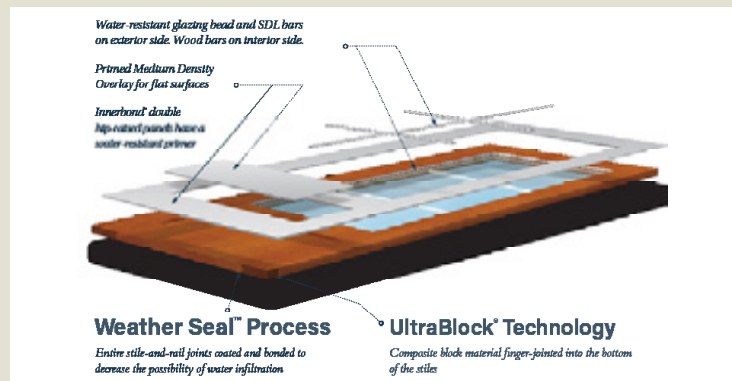

77130* RP
Douglas Fir

77660* FP
Sapele Mahogany

77504* FP
Western Hemlock

77105*
Nootka Cypress

WATERBARRIER® – 5-YEAR WARRANTY

AN OPTION FOR ANY DOOR

- An overlay commonly used on concrete forms and street signs
- Excellent durability and resists moisture absorption
- Choose any species to match interior architecture
- Available for virtually any Simpson door
- Exterior of door to be painted. Interior can be stained or painted.
- Five year warranty, no overhang required