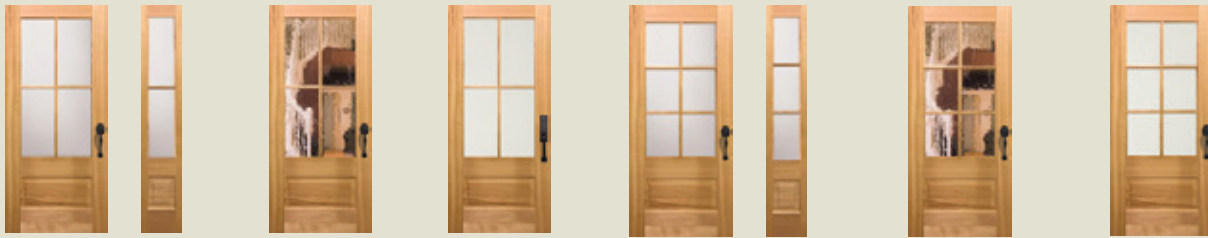

37504	37802	37504 ★	37504 ★	37506	37803 ★	37506 ★	37506 ★
DHRP and Low-E 3'0" x 6'8" 3'0" x 8'0"	DHRP and Low-E 12", 14" x 6'8" 12", 14" x 8'0"	DHRP and Seedy Baroque IG 3'0" x 6'8" 3'0" x 8'0"	DHRP and White Laminate IG 3'0" x 6'8" 3'0" x 8'0"	DHRP and Low-E 3'0" x 6'8" 3'0" x 8'0"	DHRP and Low-E 12", 14" x 6'8" 12", 14" x 8'0"	DHRP and Seedy Baroque IG 3'0" x 6'8" 3'0" x 8'0"	DHRP and White Laminate IG 3'0" x 6'8" 3'0" x 8'0"