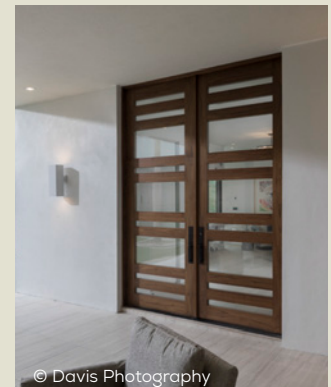

**REDI-SHIP® INTERIOR
DOOR PROGRAM (IN STOCK
AT SIMPSON)** pp. 10-11

**SPECIAL ORDER AND
CUSTOM DOORS** p. 12

MAHOGANY EXTERIOR DOORS

All Okoume Mahogany exterior doors and sidelights are 1-3/4" thick, come standard with UltraBlock® technology and are stocked in the sizes noted.