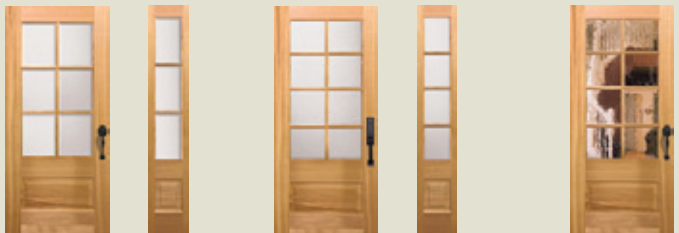

7506 ★	7803 ★	37508 ★	37804 ★	37508 ★
DHRP and Low-E Bevel 3'0" x 6'8" 3'0" x 8'0"	DHRP and Low-E Bevel 12", 14" x 6'8" 12", 14" x 8'0"	DHRP and Low-E 3'0" x 6'8" 3'0" x 8'0"	DHRP and Low-E 12", 14" x 6'8" 12", 14" x 8'0"	DHRP and Seedy Baroque IG 3'0" x 6'8" 3'0" x 8'0"