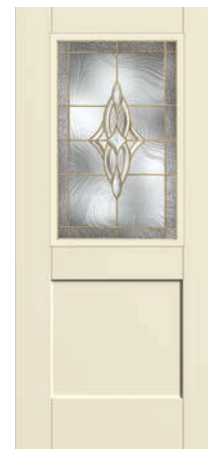

S4330
Glass:
Wellesley