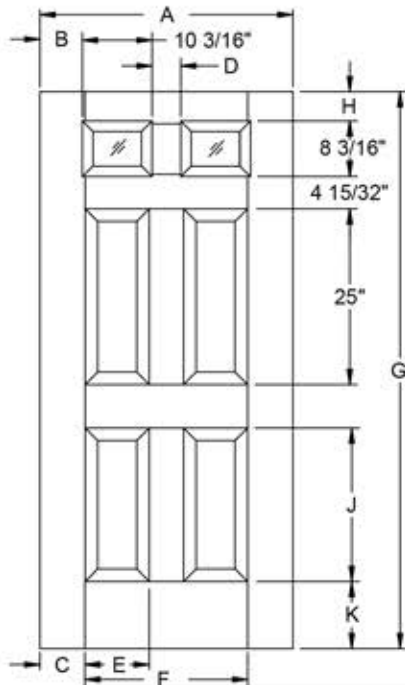

Advanta 2 Lite 4 Panel

Daylight Opening:
 0806 Scroll & Flat 6-29/32" x 4-29/32" (34 sq.in. per lite)
 (68 sq.in. total)

Available in:
 Fiber-Classic Oak
 Fiber-Classic Mahogany
 Smooth-Star

Width	Glass	A	B	C	D	E	F
2/6N□◇	0806	29-13/16"	3-11/16"	4-13/32"	3-3/32"	8-13/16"	21"
2/6◇△	0806	29-13/16"	2-25/32"	3-11/32"	3-7/8"	9-1/8"	23-5/32"
2/8	0806	31-13/16"	3-25/32"	4-11/32"	3-7/8"	9-1/8"	23-5/32"
2/10	0806	33-13/16"	4-25/32"	5-11/32"	3-7/8"	9-1/8"	23-5/32"
3/0	0806	35-13/16"	5-25/32"	6-11/32"	3-7/8"	9-1/8"	23-5/32"

◇ Only available in 7/0.
 □ Only available in 6/8.
 △ Only available in Fiber-Classic Oak.
 ◇ Only available in Fiber-Classic Oak and Smooth-Star.

Smooth-Star				
Height	G	H	J	K
6/8	79-1/4"	4-1/32"	21-13/16"	9-9/16"
6/8 Elevated	79-1/4"	2-29/32"	20-21/32"	10-29/32"
7/0	83-1/4"	6-29/32"	21-13/16"	10-29/32"

Fiber-Classic Oak and Fiber-Classic Mahogany				
Height	G	H	J	K
6/8	79-1/4"	4-1/32"	21-13/16"	9-9/16"
6/8 Elevated*	79-1/4"	2-29/32"	21-13/16"	10-29/32"
7/0	83-1/4"	6-29/32"	21-13/16"	10-29/32"

*Only available in Fiber-Classic Oak.