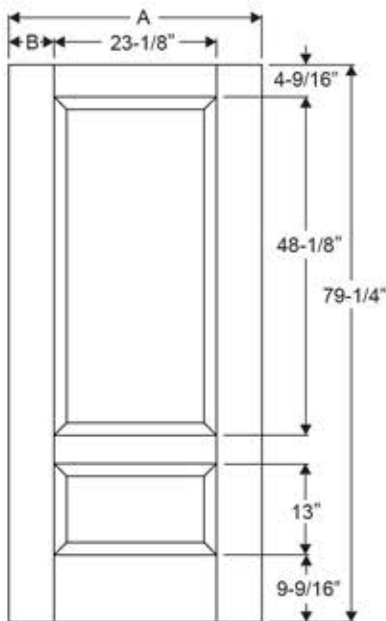

## 2 Panel 3/4 Top

Note:  
Impact Options Available.

Available in:  
Fiber-Classic Oak  
Smooth-Star

Width	A	B
2/8	31-13/16"	4-11/32"
2/10	33-13/16"	5-11/32"
3/0	35-13/16"	6-11/32"

**Boise Cascade**<sup>®</sup>  
MILLWORK

**THERMA TRU**<sup>®</sup>  
DOORS

CONFIDENTIAL DOCUMENT - not to be copied and/or disclosed to others without prior written consent.

Note: Drawings are for general reference only and may not be built to the exact detail shown. Drawing depicted as viewed from exterior, sticking is not included in stile & rail dimensions.