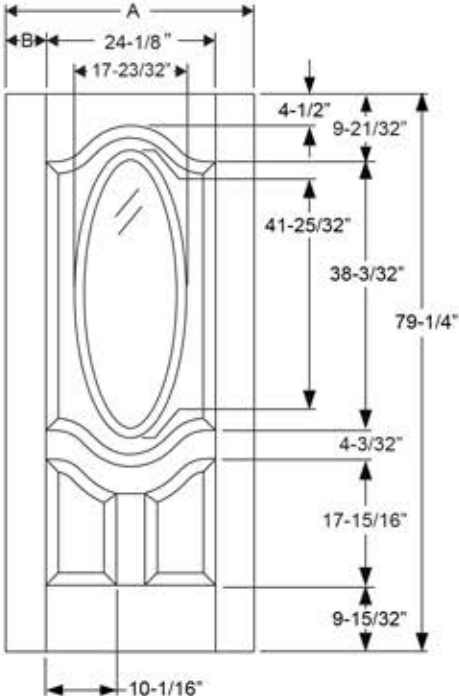

3/4 Deluxe Oval Lite 2 Panel

Daylight Opening:
 1640V 14-23/32" x 38-25/32" (442 sq.in.)

Available in:
 Fiber-Classic Oak
 Fiber-Classic Mahogany
 Smooth-Star

Width	Glass	A	B
2/8	1640V	31-13/16"	3-27/32"
2/10	1640V	33-13/16"	4-27/32"
3/0	1640V	35-13/16"	5-27/32"

Boise Cascade[®]
 MILLWORK

THERMA TRU[®]
 DOORS

CONFIDENTIAL DOCUMENT - not to be copied and/or disclosed to others without prior written consent.

Note: Drawings are for general reference only and may not be built to the exact detail shown. Drawing depicted as viewed from exterior, sticking is not included in stile & rail dimensions.