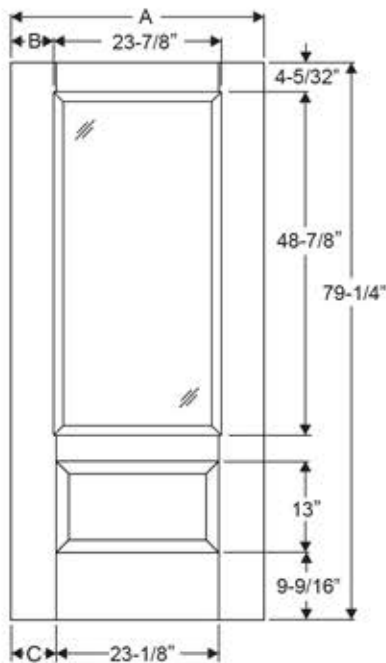

3/4 Lite 1 Panel

Daylight Opening:
 2247 20-7/8" x 45-7/8" (958 sq.in.)
 2247 Impact 20-13/16" x 45-13/16" (954 sq.in.)

Notes:
 For Optional Grille Locations, See Arch 1.
 Impact Options Available.

Available in:
 Fiber-Classic Oak
 Smooth-Star

Width	Glass	A	B	C
2/8	2247	31-13/16"	3-31/32"	4-11/32"
2/10	2247	33-13/16"	4-31/32"	5-11/32"
3/0	2247	35-13/16"	5-31/32"	5-11/32"

Boise Cascade[®]
 MILLWORK

THERMA TRU[®]
 DOORS

CONFIDENTIAL DOCUMENT - not to be copied and/or disclosed to others without prior written consent.

Note: Drawings are for general reference only and may not be built to the exact detail shown. Drawing depicted as viewed from exterior, sticking is not included in stile & rail dimensions.