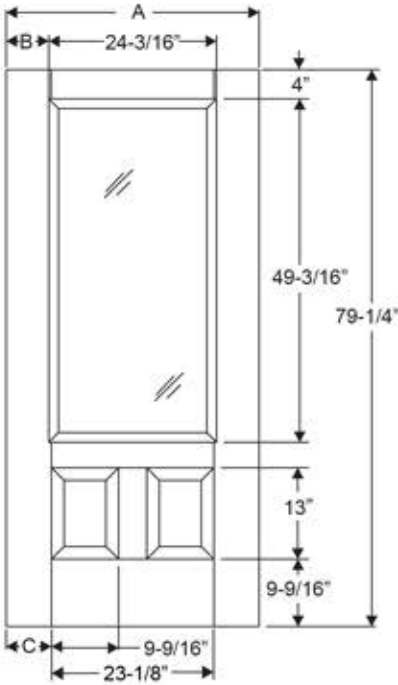

Advanta 3/4 Lite 2 Panel

Daylight Opening:
 2247 Scroll & Flat 20-29/32" x 45-29/32" (961 sq.in.)

Available in:
 Fiber-Classic Oak
 Fiber-Classic Mahogany
 Smooth-Star

Width	Glass	A	B	C
2/8	2247	31-13/16"	3-3/4"	4-11/32"
2/10	2247	33-13/16"	4-3/4"	5-11/32"
3/0	2247	35-13/16"	5-3/4"	6-11/32"

Boise Cascade[®]
 MILLWORK

CONFIDENTIAL DOCUMENT - not to be copied and/or disclosed to others without prior written consent.

Note: Drawings are for general reference only and may not be built to the exact detail shown. Drawing depicted as viewed from exterior, sticking is not included in stile & rail dimensions.