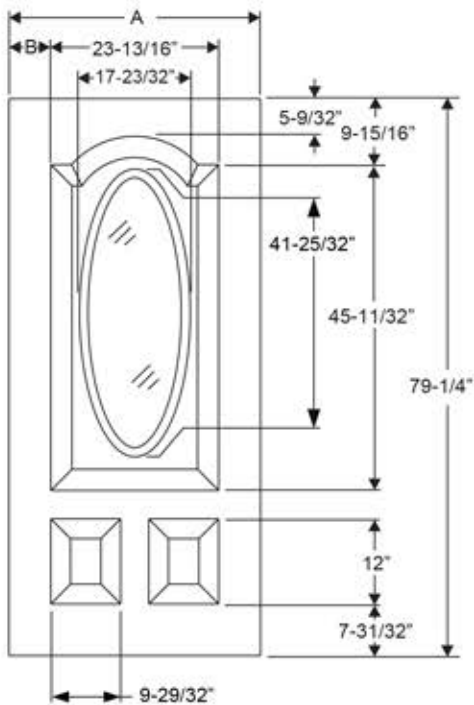

3/4 Scroll Top Oval 2 Panel Flush

Daylight Opening:
 1640V 14-23/32" x 38-25/32" (442 sq.in.)

Available in:
 Profiles

Width	Glass	A	B
2/8	1640V	31-13/16"	4"
2/10	1640V	33-13/16"	5"
3/0	1640V	35-13/16"	6"

Boise Cascade[®]
 MILLWORK

THERMA TRU[®]
 DOORS

CONFIDENTIAL DOCUMENT - not to be copied and/or disclosed to others without prior written consent.

Note: Drawings are for general reference only and may not be built to the exact detail shown. Drawing depicted as viewed from exterior, sticking is not included in stile & rail dimensions.