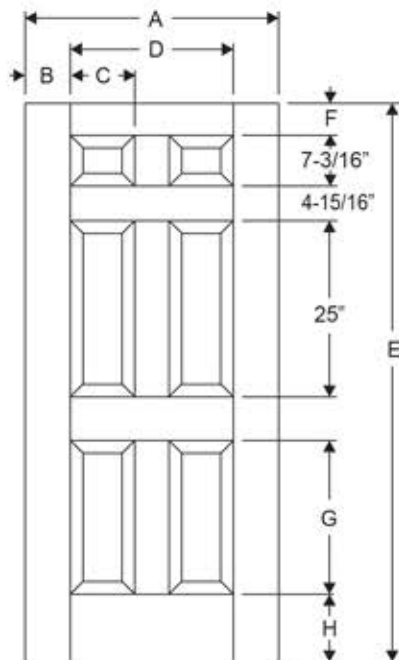

## 6 Panel

Note:  
Impact Options Available.

Available in:  
Fiber-Classic Oak  
Fiber-Classic Mahogany  
Smooth-Star

All Door Collections				
Width	A	B	C	D
2/6N*	29-13/16"	4-13/32"	8-13/16"	21"
2/6◇	29-13/16"	3-11/32"	9-1/8"	23-1/8"
2/8N□	31-13/16"	5-13/32"	8-13/16"	21"
2/8	31-13/16"	4-11/32"	9-1/8"	23-1/8"
2/10	33-13/16"	5-11/32"	9-1/8"	23-1/8"
3/0	35-13/16"	6-11/32"	9-1/8"	23-1/8"

\*Only available in 6/8 Fiber-Classic Oak and 6/8 Smooth-Star.

◇Only available in 7/0 Fiber-Classic Oak.

□Only available in 6/8 Fiber-Classic Oak.

All Door Collections				
Height	E	F	G	H
6/8	79-1/4"	4-15/32"	21-13/16"	9-5/8"
6/8 Elevated#	79-1/4"	4-15/32"	20-21/32"	10-5/8"
6/8 Elevated△	79-1/4"	3-5/16"	21-13/16"	10-5/8"
7/0∅	83-1/4"	7-5/16"	21-13/16"	10-5/8"

Note: Drawings are for general reference only and may not be built to the exact detail shown. Drawing depicted as viewed from exterior, sticking is not included in stile & rail dimensions.