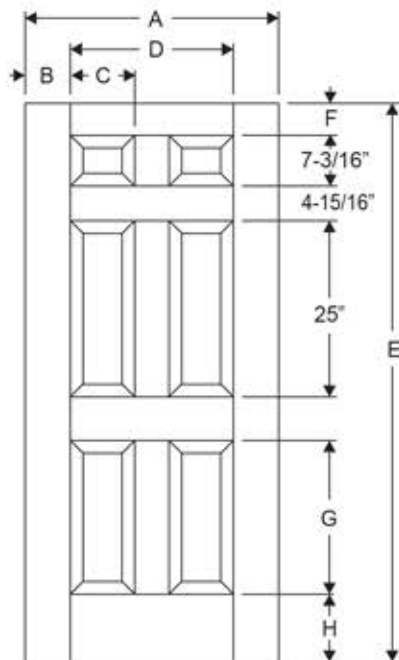

## 6 Panel

Note:  
Impact Options Available.

Available in:  
Fiber-Classic Oak  
Fiber-Classic Mahogany  
Smooth-Star

All Door Collections				
Width	A	B	C	D
2/6N*	29-13/16"	4-13/32"	8-13/16"	21"
2/6◇	29-13/16"	3-11/32"	9-1/8"	23-1/8"
2/8N□	31-13/16"	5-13/32"	8-13/16"	21"
2/8	31-13/16"	4-11/32"	9-1/8"	23-1/8"
2/10	33-13/16"	5-11/32"	9-1/8"	23-1/8"
3/0	35-13/16"	6-11/32"	9-1/8"	23-1/8"

\*Only available in 6/8 Fiber-Classic Oak and 6/8 Smooth-Star.

◇Only available in 7/0 Fiber-Classic Oak.

□Only available in 6/8 Fiber-Classic Oak.

All Door Collections				
Height	E	F	G	H
6/8	79-3/64"	4-15/32"	21-13/16"	9-7/16"
6/8 Elevated#	79-3/64"	4-15/32"	20-21/32"	10-7/16"
6/8 Elevated△	79-3/64"	3-5/16"	21-13/16"	10-7/16"
7/0∅	83-3/64"	7-5/16"	21-13/16"	10-7/16"

Note: Drawings are for general reference only and may not be built to the exact detail shown. Drawing depicted as viewed from exterior, sticking is not included in stile & rail dimensions.