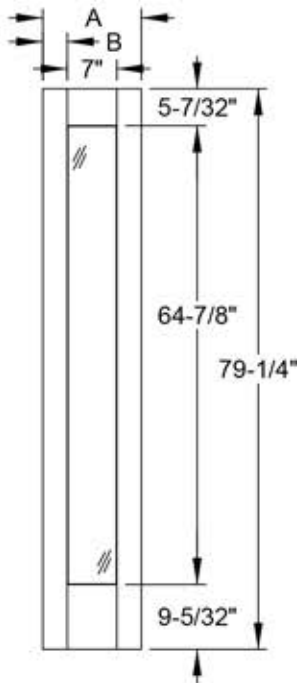

Full Lite Shaker Sidelite Flush-Glazed

Daylight Opening:
 0866 6-27/32" x 64-23/32" (443 sq.in.)

Available in:
 Classic Craft Fir Grain

Classic Craft Fir Grain			
Width	Glass	A	B
12"	0866	11-15/16"	2-15/32"
14"	0866	13-15/16"	3-15/32"

Boise Cascade[®]
 MILLWORK

THERMA TRU[®]
 DOORS

CONFIDENTIAL DOCUMENT - not to be copied and/or disclosed to others without prior written consent.

Note: Drawings are for general reference only and may not be built to the exact detail shown. Drawing depicted as viewed from exterior, sticking is not included in stile & rail dimensions.