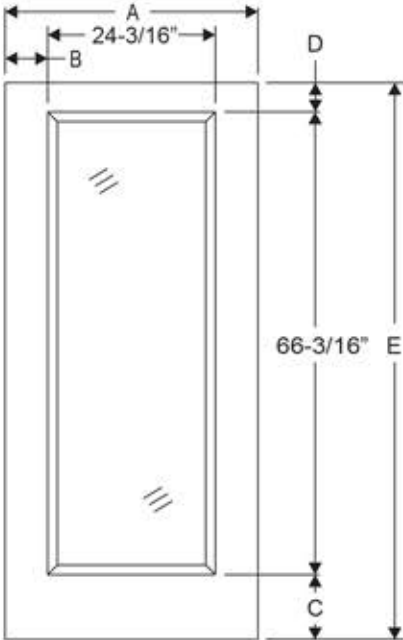

Advanta Full Lite Flush

Daylight Opening:
2264 Scroll & Flat 20-15/16" x 62-15/16" (1316 sq.in.)

Available in:
Fiber-Classic Oak
Fiber-Classic Mahogany
Smooth-Star
Profiles
Traditions

Fiber-Classic and Smooth-Star								
Width	Glass	A	B	C(6/6)	C(6/8)	C(7/0)	D(6/6 & 6/8)	D(7/0)
2/8	2264	31-13/16"	3-27/32"	6-1/2"	9-1/16"	10-3/16"	4"	6-7/8"
2/10	2264	33-13/16"	4-27/32"	6-1/2"	9-1/16"	10-3/16"	4"	6-7/8"
3/0	2264	35-13/16"	5-27/32"	6-1/2"	9-1/16"	10-3/16"	4"	6-7/8"
3/6†	2264	41-13/16"	8-27/32"	6-1/2"	9-1/16"	10-3/16"	4"	6-7/8"

†Only available in 6/8 Smooth-Star.

Profiles and Traditions								
Width	Glass	A	B	C(6/6)	C(6/8)	C(7/0)	D(6/6, 6/8)	D(7/0)
2/8	2264	31-25/32"	3-25/32"	6-1/2"	9-1/16"	10-3/16"	4"	6-7/8"
2/10	2264	33-25/32"	4-25/32"	6-1/2"	9-1/16"	10-3/16"	4"	6-7/8"
3/0	2264	35-25/32"	5-25/32"	6-1/2"	9-1/16"	10-3/16"	4"	6-7/8"
3/6*	2264	41-25/32"	8-25/32"	6-1/2"	9-1/16"	10-3/16"	4"	6-7/8"

* Only available in Profiles

Fiber-Classic and Smooth-Star	
Height	G
6/6◊	76-11/16"
6/8	79-1/4"
7/0	83-1/4"

◊Not available in Fiber-Classic Mahogany.

Profiles and Traditions	
Height	G
6/6◻	76-11/16"
6/8	79-1/4"
7/0*	83-1/4"

Note: Drawings are for general reference only and may not be built to the exact detail shown. Drawing depicted as viewed from exterior, sticking is not included in stile & rail dimensions.