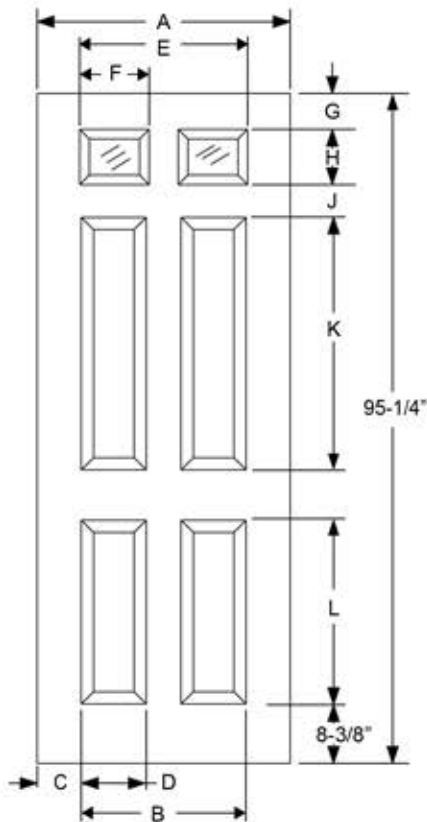

8' 2 Lite 4 Panel Flush

Daylight Opening:

0806

6-15/16" x 4-15/16"

(34 sq.in. per lite)

(68 sq.in. total)

Available in:

Traditions

Width	Glass	A	B	C	D	E	F
2/8	0806	31-13/16"	23-1/8"	4-11/32"	9-1/8"	23-15/16"	9-15/16"
2/10	0806	33-13/16"	23-1/8"	5-11/32"	9-1/8"	23-15/16"	9-15/16"
3/0	0806	35-13/16"	23-1/8"	6-11/32"	9-1/8"	23-15/16"	9-15/16"

Width	G	H	J	K	L
2/8	5-1/32"	7-15/16"	4-21/32"	35-15/16"	26-5/32"
2/10	5-1/32"	7-15/16"	4-21/32"	35-15/16"	26-5/32"
3/0	5-1/32"	7-15/16"	4-21/32"	35-15/16"	26-5/32"

Boise Cascade®
MILLWORK

THERMA TRU®
DOORS