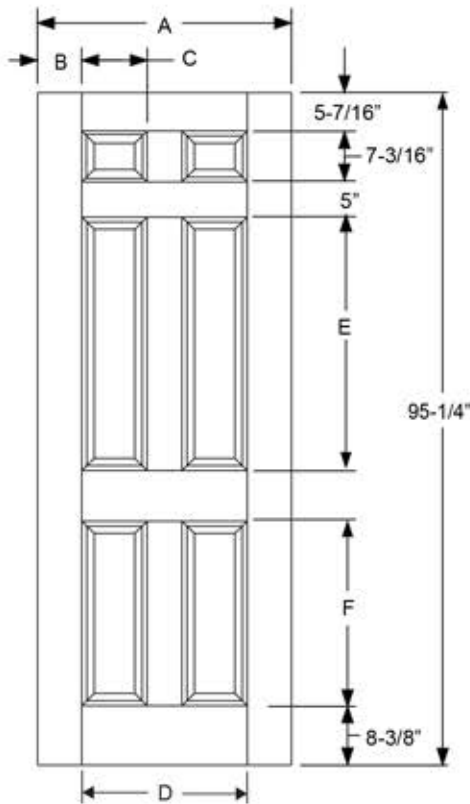

8' 6 Panel

Note:
Impact Options Available.

Available in:
Fiber-Classic Oak
Fiber-Classic Mahogany
Smooth-Star

Width	A	B	C	D	E	F
2/6N*	29-13/16"	4-13/32"	8-13/16"	21"	39-1/2"	23-3/4"
2/8	31-13/16"	4-11/32"	9-1/8"	23-1/8"	35-15/16"	26-5/32"
2/10	33-13/16"	5-11/32"	9-1/8"	23-1/8"	35-15/16"	26-5/32"
3/0	35-13/16"	6-11/32"	9-1/8"	23-1/8"	35-15/16"	26-5/32"

*Only available in Smooth-Star.

Boise Cascade[®]
MILLWORK

THERMA TRU[®]
DOORS

CONFIDENTIAL DOCUMENT - not to be copied and/or disclosed to others without prior written consent.

Note: Drawings are for general reference only and may not be built to the exact detail shown. Drawing depicted as viewed from exterior, sticking is not included in stile & rail dimensions.