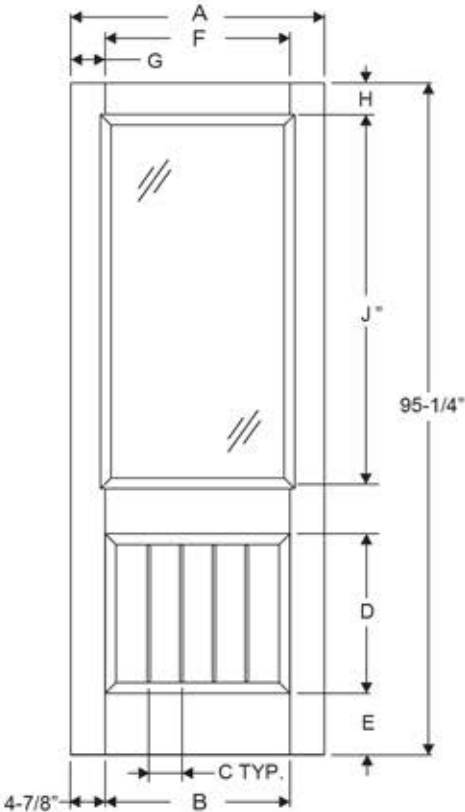

8' 2/3 Lite 1 Panel Plank

Daylight Opening:

2551 (3/0)	24-9/16" x 50-1/16"	(1228 sq.in.)
2551 (3/0 wrought iron)	24-1/2" x 50"	(1225 sq.in.)
3151 (3/6)	30-1/4" x 49-7/8"	(1509 sq.in.)

Available in:
 Classic Craft Mahogany
 Classic Craft Canvas

Width	A	B	C
3/0	35-3/4"	26-3/16"	4-5/8"
3/6*	41-3/4"	32-3/16"	5-13/16"

*Only available in Classic Craft Mahogany.

Door Collection	D	E
Classic Craft Mahogany	22-5/8"	8-3/4"
Classic Craft Canvas	22-9/16"	8-3/4"

Description	Glass	F	G	H	J
(3/0)	2551	27-9/16"	4-1/8"	4-7/16"	53"
(3/0 wrought iron)	2551	27-1/2"	4-3/16"	4-3/8"	53"
(3/6)	3151	33-7/16"	4-3/16"	4-7/16"	53"

Boise Cascade[®]
 MILLWORK

CONFIDENTIAL DOCUMENT - not to be copied and/or disclosed to others without prior written consent.

Note: Drawings are for general reference only and may not be built to the exact detail shown. Drawing depicted as viewed from exterior, sticking is not included in stile & rail dimensions.