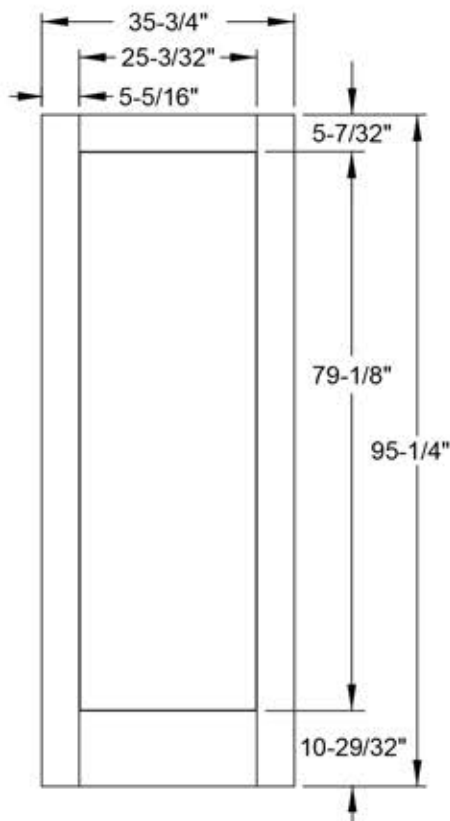

8' 1 Panel Shaker

Available in:
Classic Craft Fir Grain

Boise Cascade[®]
MILLWORK

THERMA TRU[®]
DOORS

CONFIDENTIAL DOCUMENT - not to be copied and/or disclosed to others without prior written consent.

Note: Drawings are for general reference only and may not be built to the exact detail shown. Drawing depicted as viewed from exterior, sticking is not included in stile & rail dimensions.