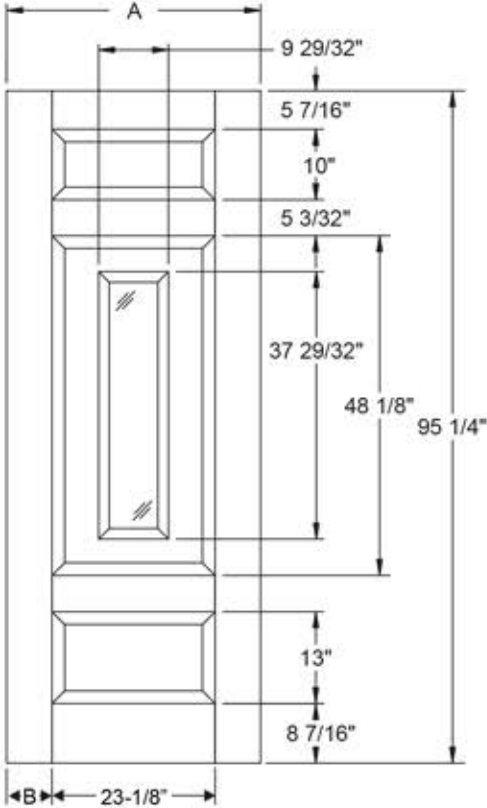

8' Center Lite 3 Panel

Daylight Opening:
 0836 6-29/32" x 34-29/32" (241 sq.in.)
 0836 Impact 6-13/16" x 34-13/16" (237 sq.in.)

Notes:
 For Optional Grille Locations, See Arch 1.
 Impact Options Available.

Available in:
 Fiber-Classic Oak
 Smooth-Star

Width	Glass	A	B
2/8	0836	31-13/16"	4-11/32"
2/10	0836	33-13/16"	5-11/32"
3/0	0836	35-13/16"	6-11/32"

Boise Cascade[®]
 MILLWORK

CONFIDENTIAL DOCUMENT - not to be copied and/or disclosed to others without prior written consent.

Note: Drawings are for general reference only and may not be built to the exact detail shown. Drawing depicted as viewed from exterior, sticking is not included in stile & rail dimensions.