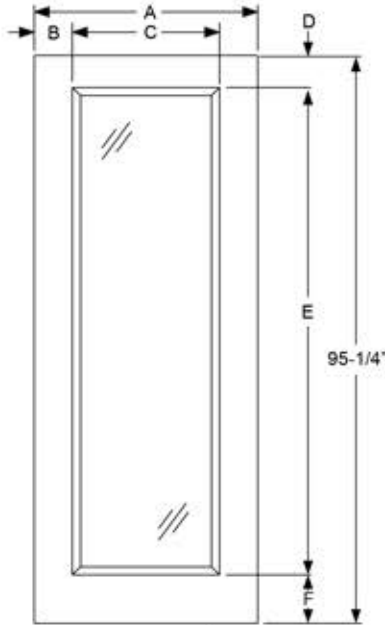

**8' Full Lite Flush**

Daylight Opening:		
1480	13" x 79"	(1027 sq.in)
1480 Impact	12-13/16" x 78-13/16"	(1010 sq.in.)
2080 (1/2" glass)	19-1/8" x 79-1/8"	(1513 sq.in.)
2080 (1" glass)	18-15/16" x 78-15/16"	(1495 sq.in.)
2080 Impact (1" glass)	18-13/16" x 78-13/16"	(1483 sq.in.)
2280 (1/2" glass)	21-1/8" x 79-1/8"	(1672 sq.in.)
2280 (1" glass)	20-15/16" x 78-15/16"	(1653 sq.in.)
2280 Impact (1" glass)	20-13/16" x 78-13/16"	(1640 sq.in.)

Fiber-Classic Mahogany, Fiber-Classic Oak, and Smooth-Star							
Width	Glass	A	B	C	D	E	F
2/0 (FCO)	1480	23-13/16"	3-29/32"	16"	5-1/4"	82"	8"
2/0 (SS)	1480	23-13/16"	4-1/32"	15-3/4"	5-3/8"	81-3/4"	8-1/8"
2/0 Impact	1480	23-13/16"	3-31/32"	15-7/8"	5-5/16"	81-7/8"	8-1/16"
2/4 (FCO)	1480	27-13/16"	5-29/32"	16"	5-1/4"	82"	8"
2/4 (SS)	1480	27-13/16"	6-1/32"	15-3/4"	5-3/8"	81-3/4"	8-1/8"
2/4 Impact	1480	27-13/16"	5-31/32"	15-7/8"	5-5/16"	81-7/8"	8-1/16"
2/6	2080	29-13/16"	3-27/32"	22-1/8"	5-1/8"	82-1/8"	8"
2/6 Impact	2080	29-13/16"	3-31/32"	21-7/8"	5-1/4"	81-7/8"	8-1/8"
2/8N	2080	31-13/16"	4-27/32"	22-1/8"	5-1/8"	82-1/8"	8"
2/8	2280	31-13/16"	3-27/32"	24-1/8"	5-1/8"	82-1/8"	8"
2/8 Impact	2280	31-13/16"	3-31/32"	23-7/8"	5-1/4"	81-7/8"	8-1/8"
2/10	2280	33-13/16"	4-27/32"	24-1/8"	5-1/8"	82-1/8"	8"
2/10 Impact	2280	33-13/16"	4-31/32"	23-7/8"	5-1/4"	81-7/8"	8-1/8"
3/0	2280	35-13/16"	5-27/32"	24-1/8"	5-1/8"	82-1/8"	8"
3/0 Impact	2280	35-13/16"	5-31/32"	23-7/8"	5-1/4"	81-7/8"	8-1/8"
3/6*	2280	41-13/16"	8-27/32"	24-1/8"	5-1/8"	82-1/8"	8"