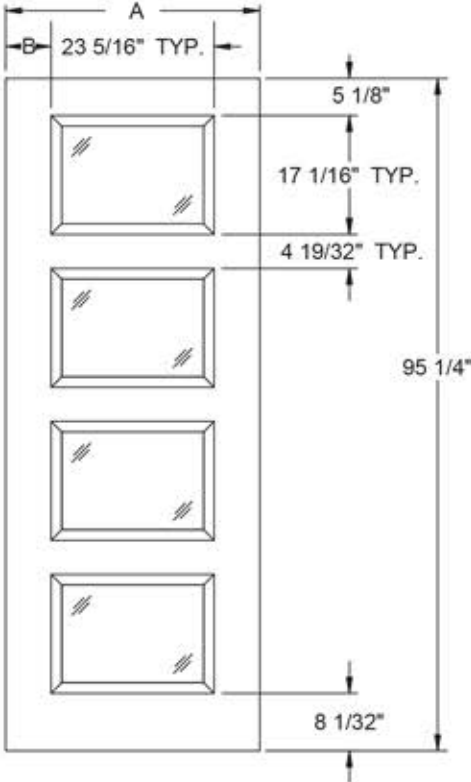

Advanta 8' Ari 4-Lite

Daylight Opening:
 2115 Scroll & Flat 20-1/16" x 13-13/16" (277 sq.in. per lite)
 (1108 sq.in. total)

Available in:
 Fiber-Classic Oak
 Fiber-Classic Mahogany
 Smooth-Star
 Traditions

Width	Glass	A	B
2/8	2115	31-13/16"	4-1/4"
2/10	2115	33-13/16"	5-1/4"
3/0	2115	35-13/16"	6-1/4"
3/6"	2115	41-13/16"	9-1/4"

*Only available in Smooth-Star.

Boise Cascade[®]
 MILLWORK

CONFIDENTIAL DOCUMENT - not to be copied and/or disclosed to others without prior written consent.

Note: Drawings are for general reference only and may not be built to the exact detail shown. Drawing depicted as viewed from exterior, sticking is not included in stile & rail dimensions.