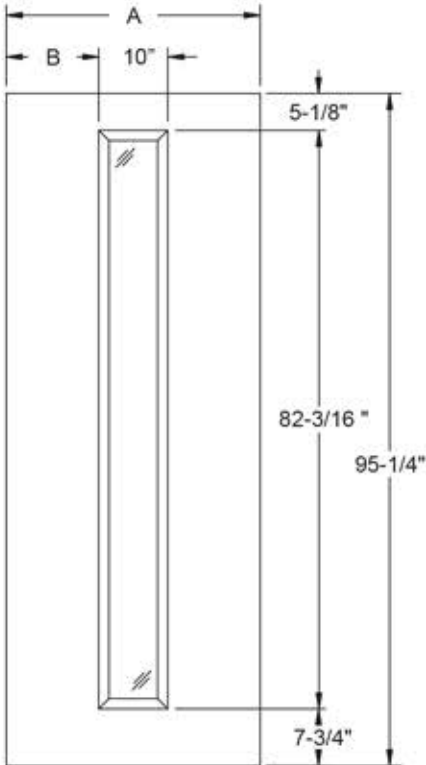

Advanta 8' Linea Centered

Daylight Opening:
 0780 Scroll & Flat 6-23/32" x 78-29/32" (531 sq.in. per lite)

Available in:
 Fiber-Classic Oak
 Fiber-Classic Mahogany
 Smooth-Star
 Traditions

Width	Glass	A	B
2/6	0780	29-13/16"	9-29/32"
2/8	0780	31-13/16"	10-29/32"
2/10	0780	33-13/16"	11-29/32"
3/0	0780	35-13/16"	12-29/32"
3/6*	0780	41-13/16"	15-29/32"

*Only available in Smooth-Star.

Boise Cascade[®]
 MILLWORK

CONFIDENTIAL DOCUMENT - not to be copied and/or disclosed to others without prior written consent.

Note: Drawings are for general reference only and may not be built to the exact detail shown. Drawing depicted as viewed from exterior, sticking is not included in stile & rail dimensions.