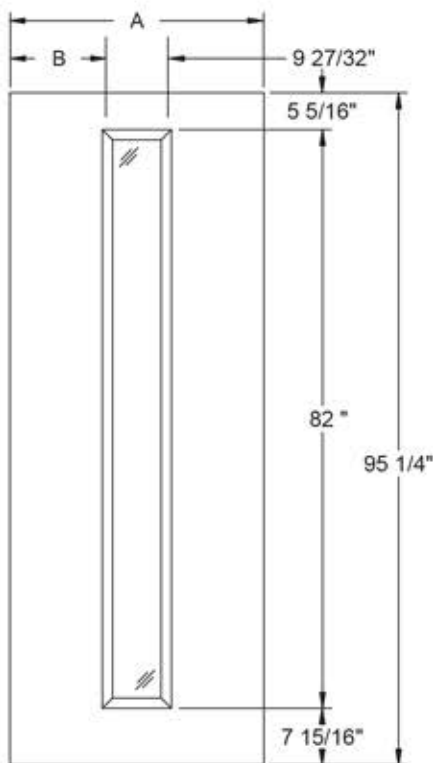

8' Linea Centered

Daylight Opening:

0780 Scroll	6-7/8" x 79-1/16"	(544 sq.in.)
0780 Flat	6-11/16" x 78-14/16"	(526 sq.in.)
0780 Impact	6-5/8" x 78-13/16"	(521 sq.in.)

Notes:
Impact Options Available.

Available in:
Fiber-Classic Oak
Fiber-Classic Mahogany
Smooth-Star
Profiles

Width	Glass	A	B
2/6	0780	29-13/16"	9-31/32"
2/8	0780	31-13/16"	10-31/32"
2/10	0780	33-13/16"	11-31/32"
3/0	0780	35-13/16"	12-31/32"
3/6"	0780	41-13/16"	15-31/32"

*Only available in Smooth-Star.

Boise Cascade[®]
MILLWORK