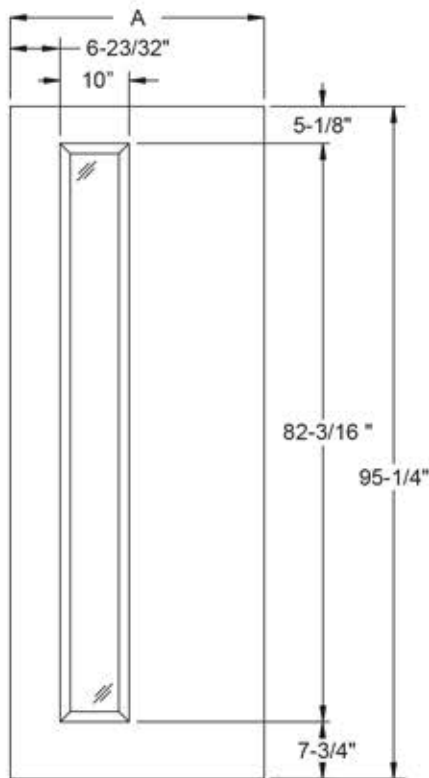

Advanta 8' Linea Offset

Daylight Opening:
0780 Scroll & Flat 6-23/32" x 78-29/32" (531 sq.in. per lite)

Available in:
Fiber-Classic Oak
Fiber-Classic Mahogany
Smooth-Star
Traditions

Also available
offset right.

Width	Glass	A
2/6	0780	29-13/16"
2/8	0780	31-13/16"
2/10	0780	33-13/16"
3/0	0780	35-13/16"
3/6*	0780	41-13/16"

*Only available in Smooth-Star.

Boise Cascade[®]
MILLWORK

THERMA TRU[®]
DOORS

CONFIDENTIAL DOCUMENT - not to
be copied and/or disclosed to others
without prior written consent.

Note: Drawings are for general reference only and may not be built to the exact detail shown. Drawing depicted as viewed from exterior, sticking is not included in stile & rail dimensions.