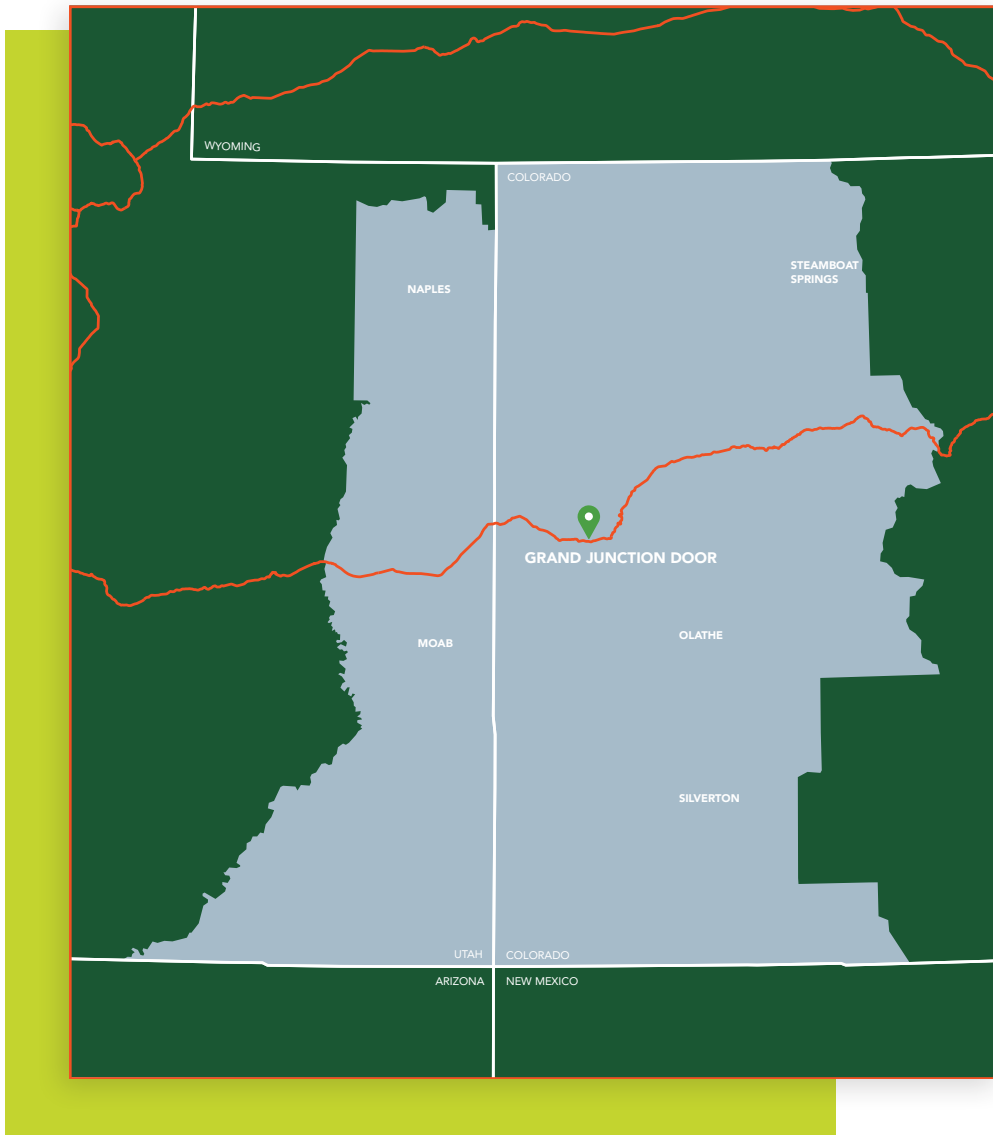

More Than Doors

- Casings
- Hidden Hinges

Boise Cascade®
MILLWORK

Service Area Map for Grand Junction

Please call your local sales rep for specific delivery details or questions.

Scan to
Learn More