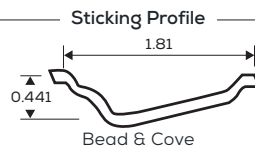

MOLDED AND FLUSH INTERIOR DOORS

Special Order - S/O
In Stock - •