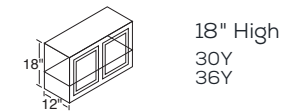

WALL Cabinets