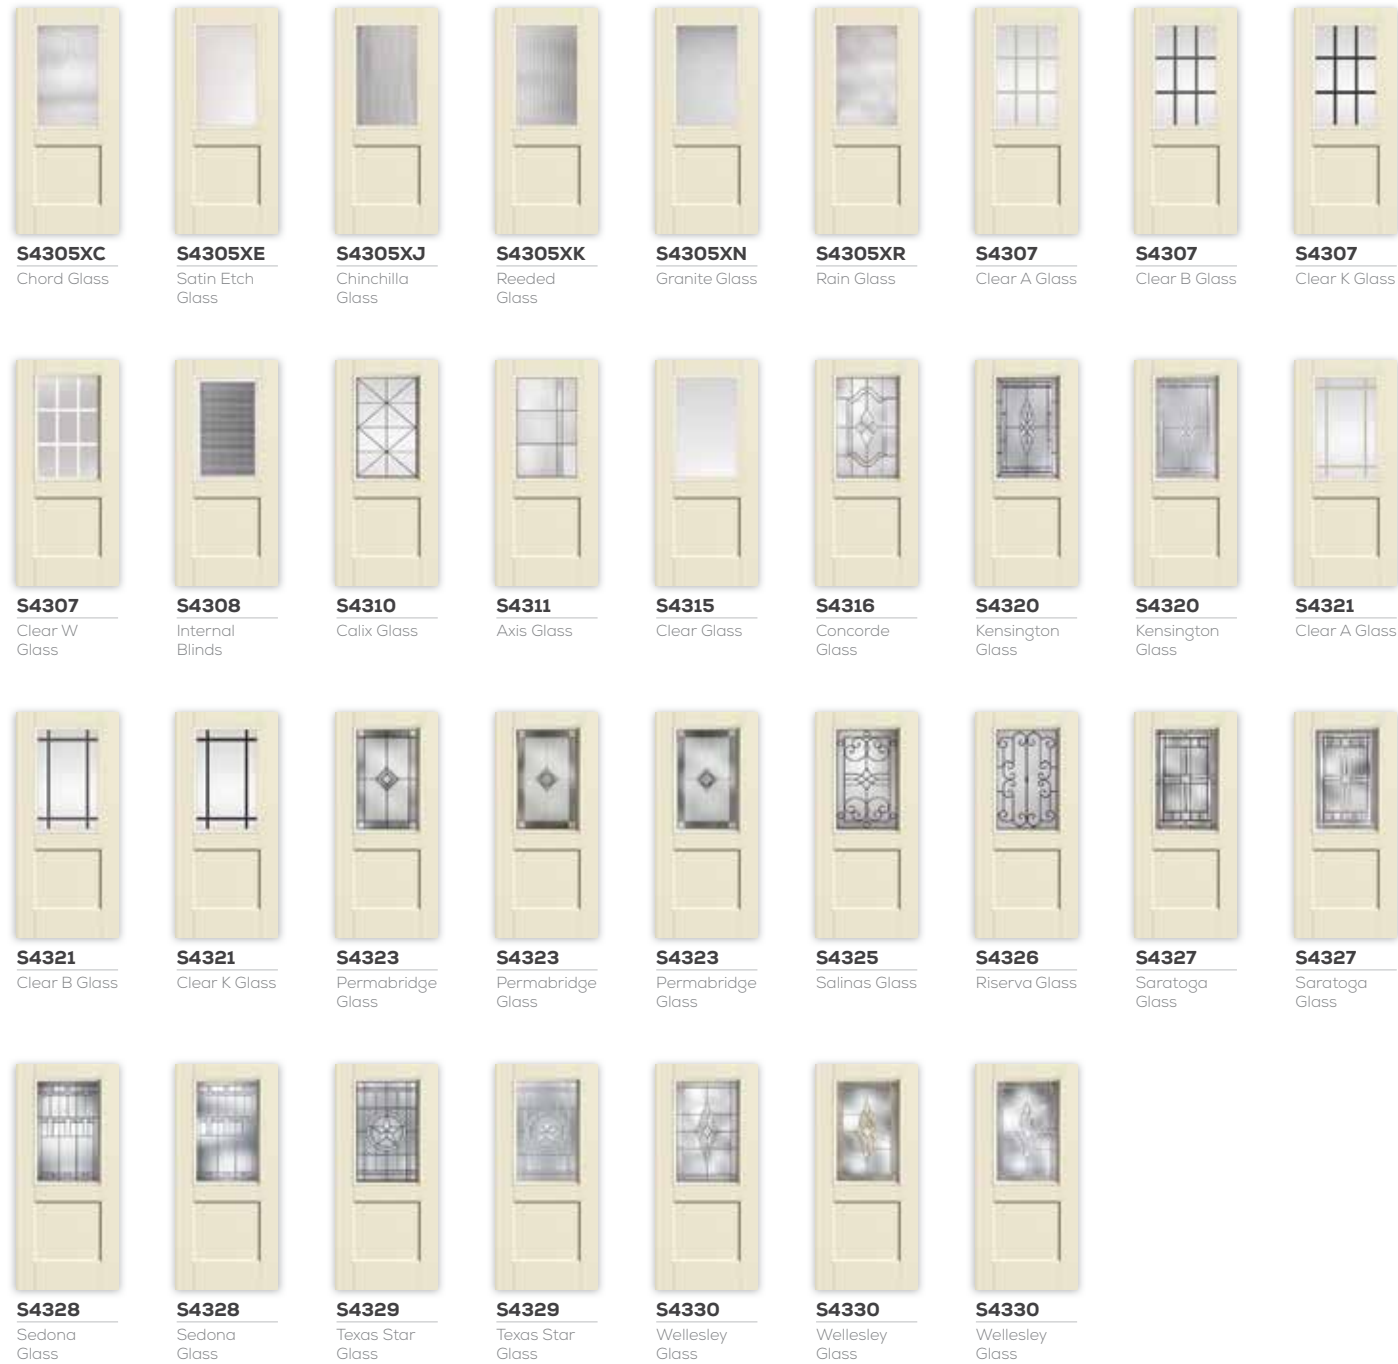

Boise Cascade
MILLWORK

SMOOTH-STAR®