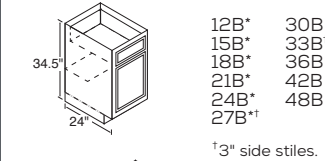

BASE Cabinets