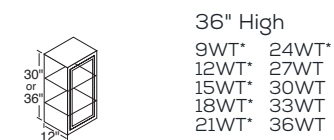

WALL Cabinets