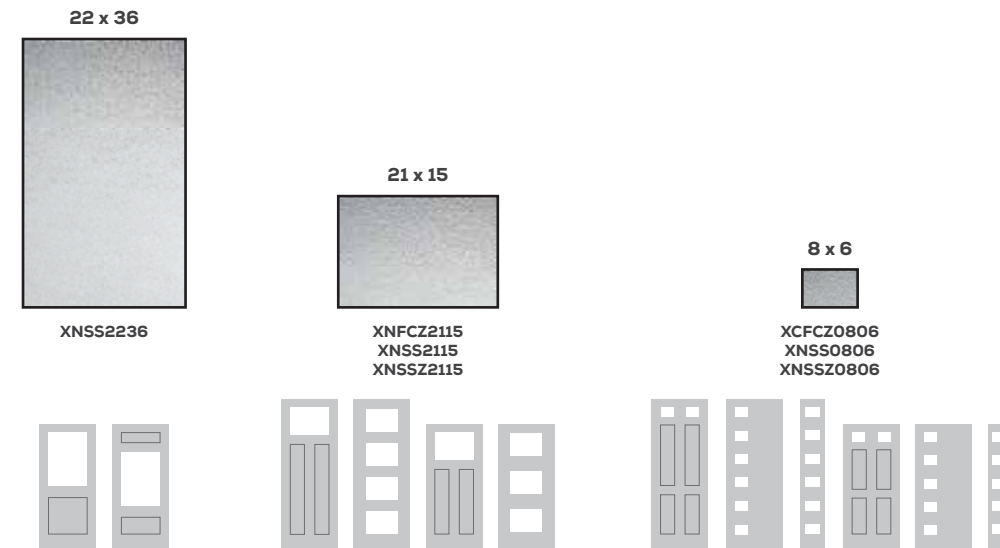

GRANITE

Glass Privacy Rating 1 10

A coarse-grained arrangement with surface detail over the entirety of the glass.