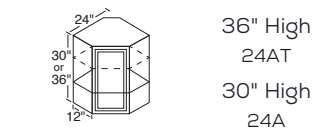

ANGLE WALL Cabinets