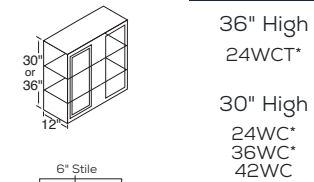

WALL CORNER Cabinets