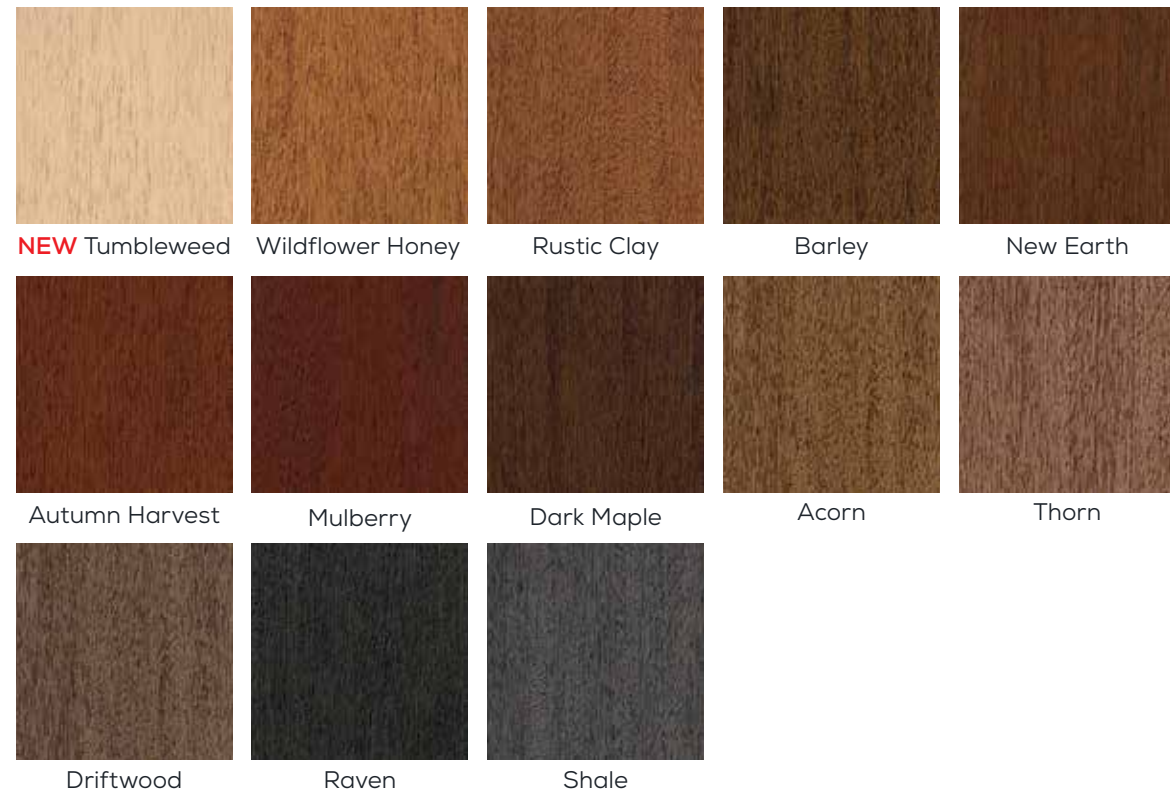

### PrismaGuard® Stain Options

Stains are shown on Classic Craft Mahogany Grain