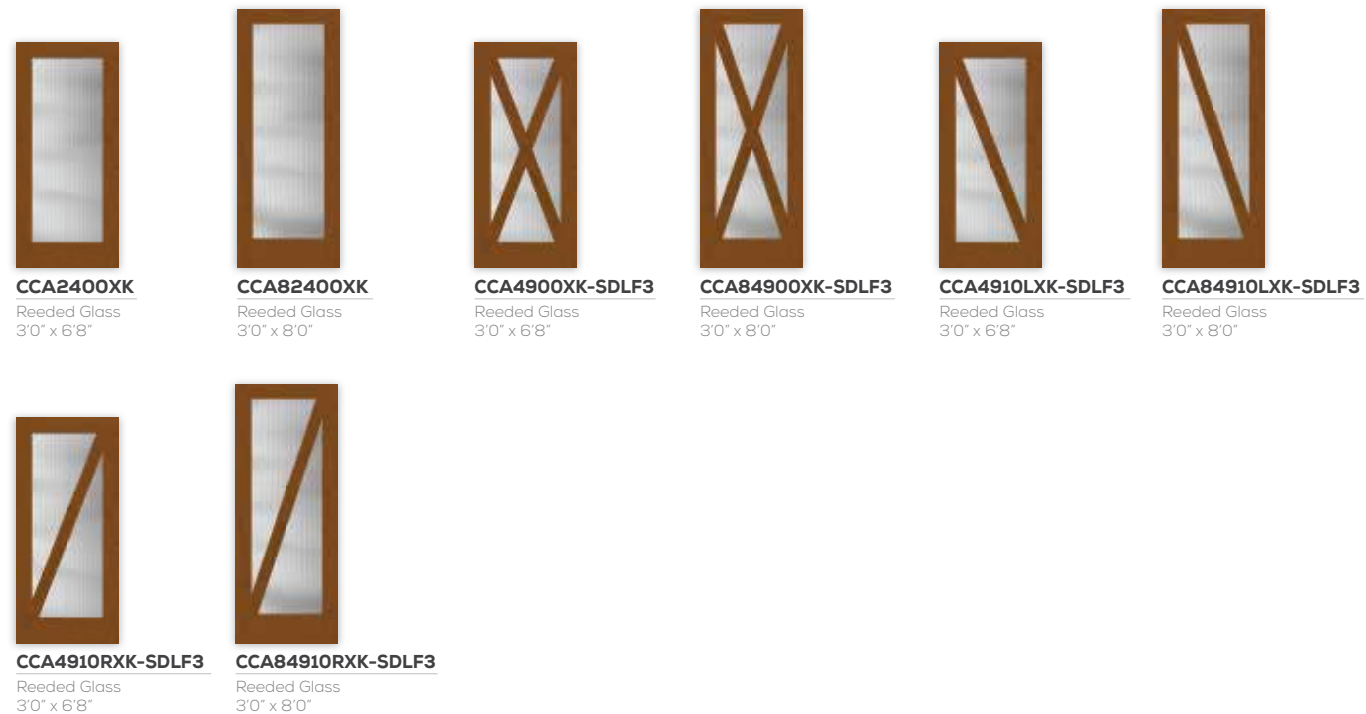

**SDLF1** = SIMULATED DIVIDED LITES  
**SDLF3** = SIMULATED DIVIDED LITES  
**SDLF6** = SIMULATED DIVIDED LITES

**THERMA TRU®**  
DOORS

thermatru.com | 1-800-THERMA-TRU | 4

Boise Cascade®  
MILLWORK

## CLASSIC CRAFT®

Designed to echo the grain of the largest species of American Hemlocks – the Western Hemlock tree – found in lush coastal rainforests of the Pacific Northwest.

Boise Cascade®  
MILLWORK