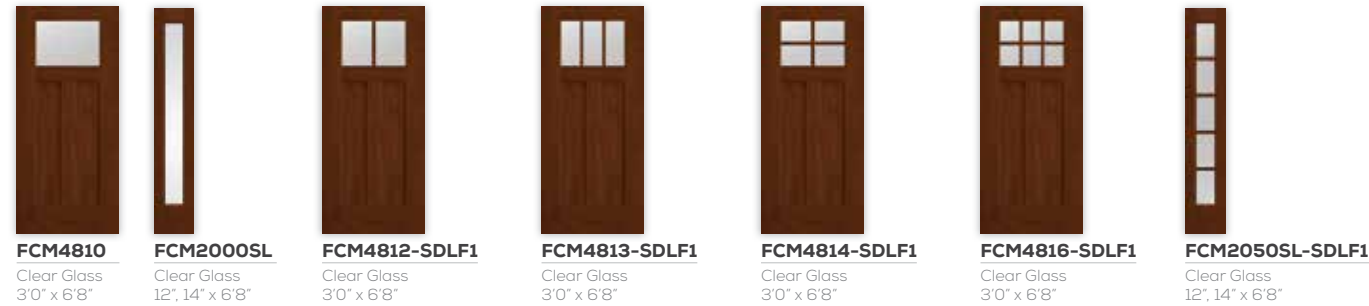

Boise Cascade®
MILLWORK

FIBER-CLASSIC® MAHOGANY / OAK

Fiber-Classic Mahogany complements rich wood tones in home exteriors, extending the look to the outside with beauty and elegance. Fiber-Classic Oak features the warm look and feel of natural Oak graining.