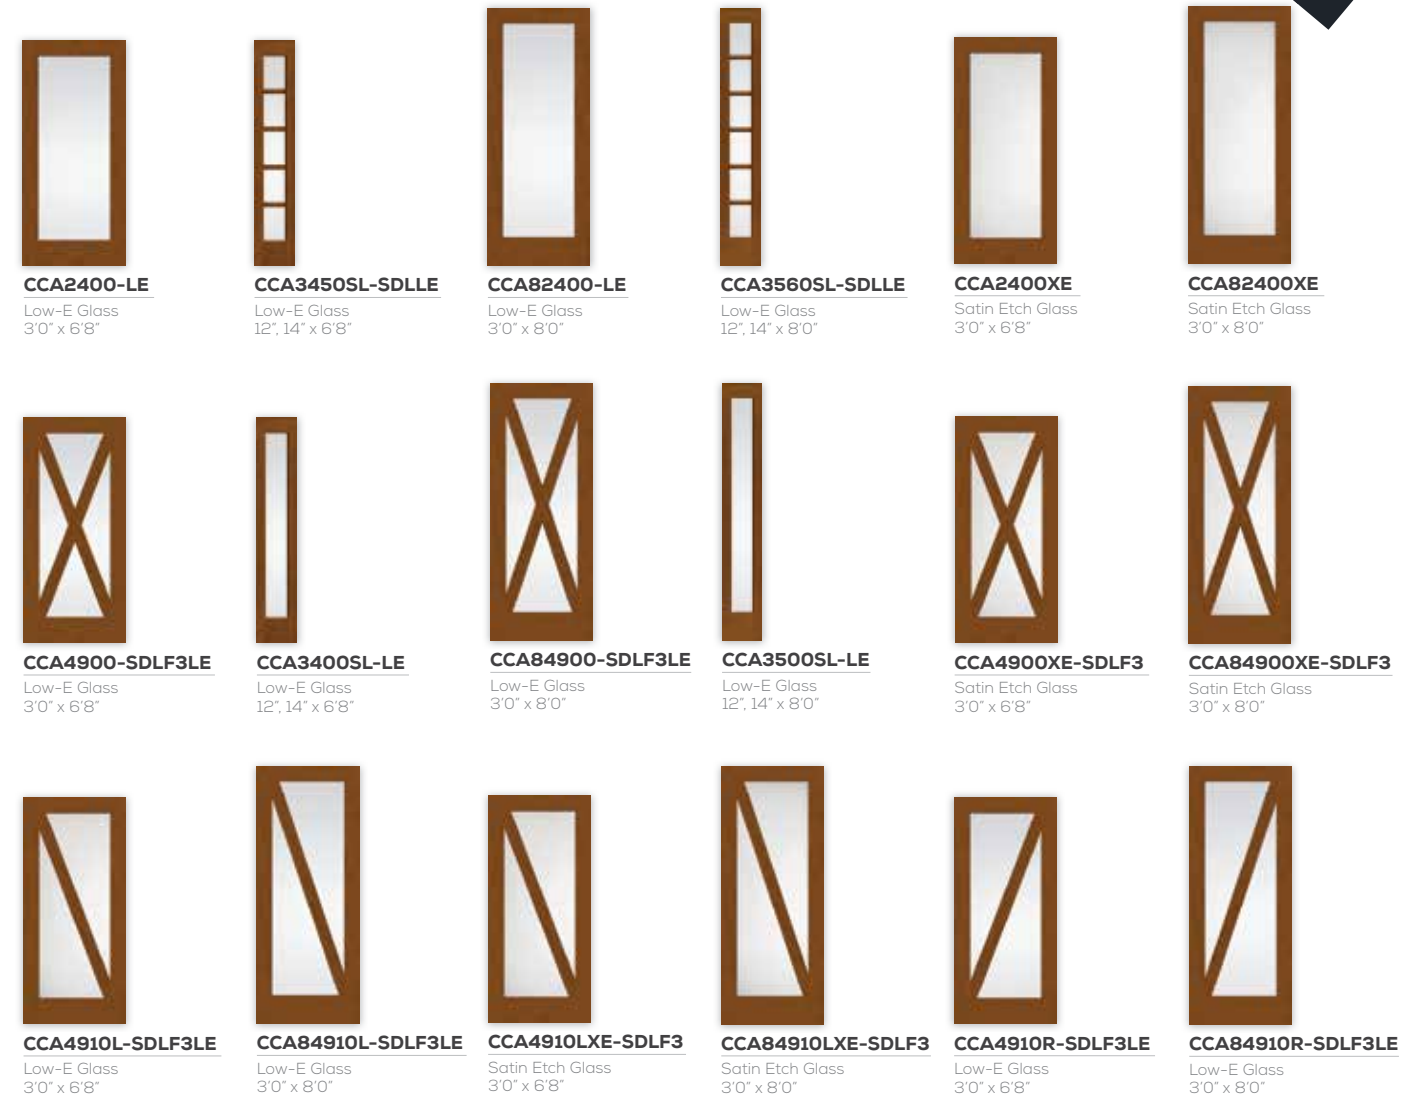

**SDLF1** = SIMULATED DIVIDED LITES  
**SDLF3** = SIMULATED DIVIDED LITES  
**SDLF6** = SIMULATED DIVIDED LITES

**THERMA TRU®**  
DOORS

thermatru.com | 1-800-THERMA-TRU | 4

Boise Cascade®  
MILLWORK

## CLASSIC CRAFT®

Designed to echo the grain of the largest species of American Hemlocks – the Western Hemlock tree – found in lush coastal rainforests of the Pacific Northwest.

Boise Cascade®  
MILLWORK