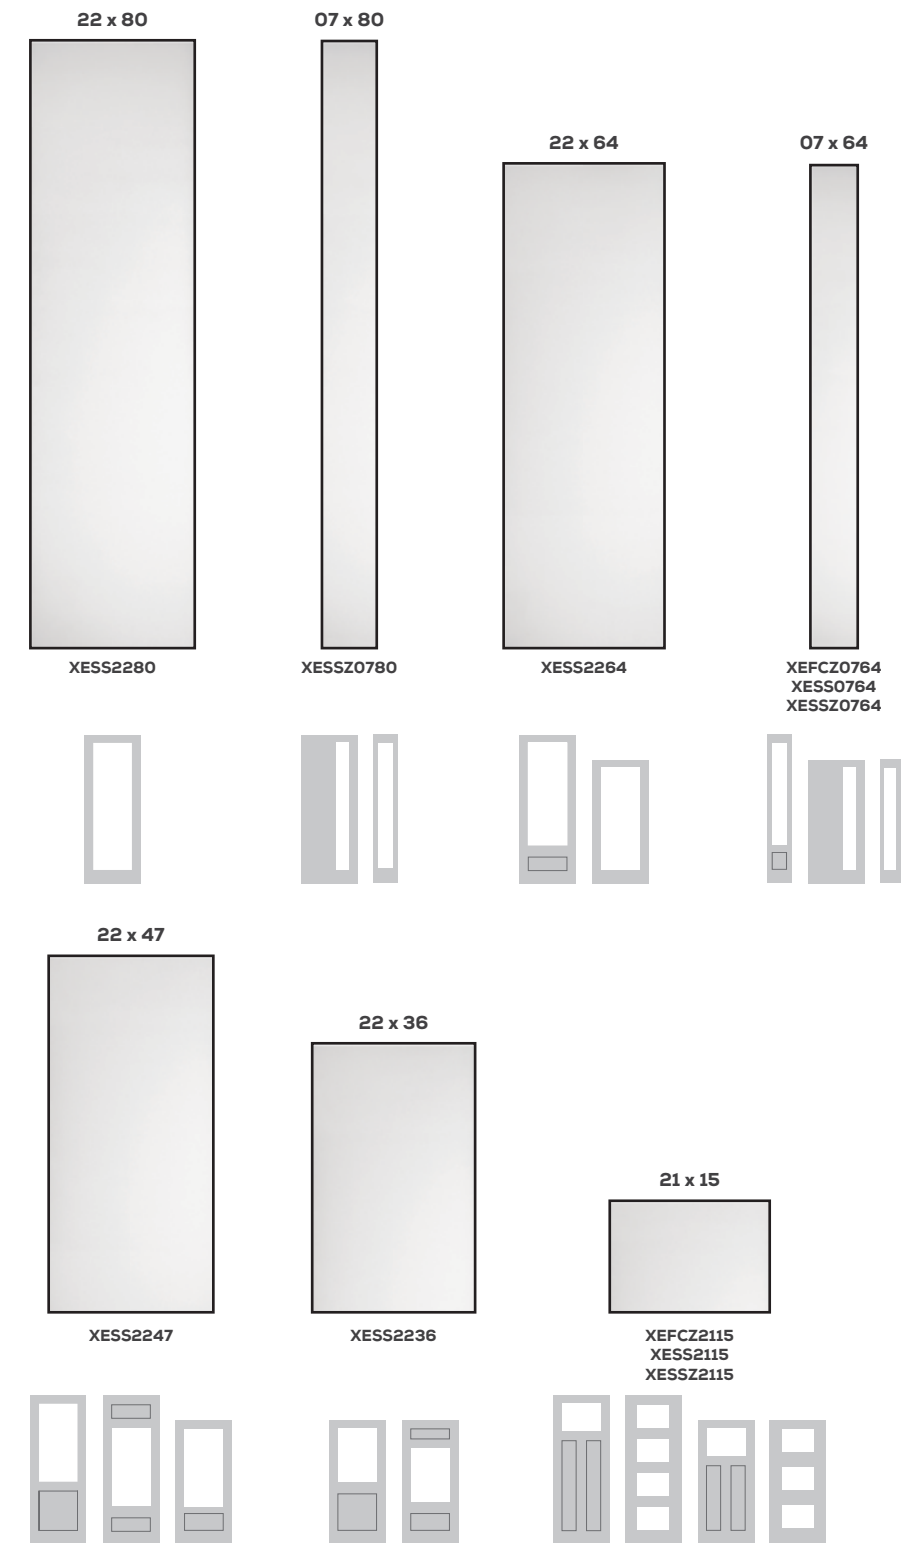

SATIN ETCH

FC = BUFF
SS = SMOOTH
Z = FLAT FRAME

PRODUCT IMAGES SHOW EXTERIOR SIDE OF DOOR.

millwork.bc.com
3130 N. Longhorn Drive, Suite 100
Lancaster, Texas 75134
1-833-757-0138

Stock status is subject to availability, please contact your Boise Cascade Millwork Representative with any questions.

thermatru.com | 1-800-THERMA-TRU | 30