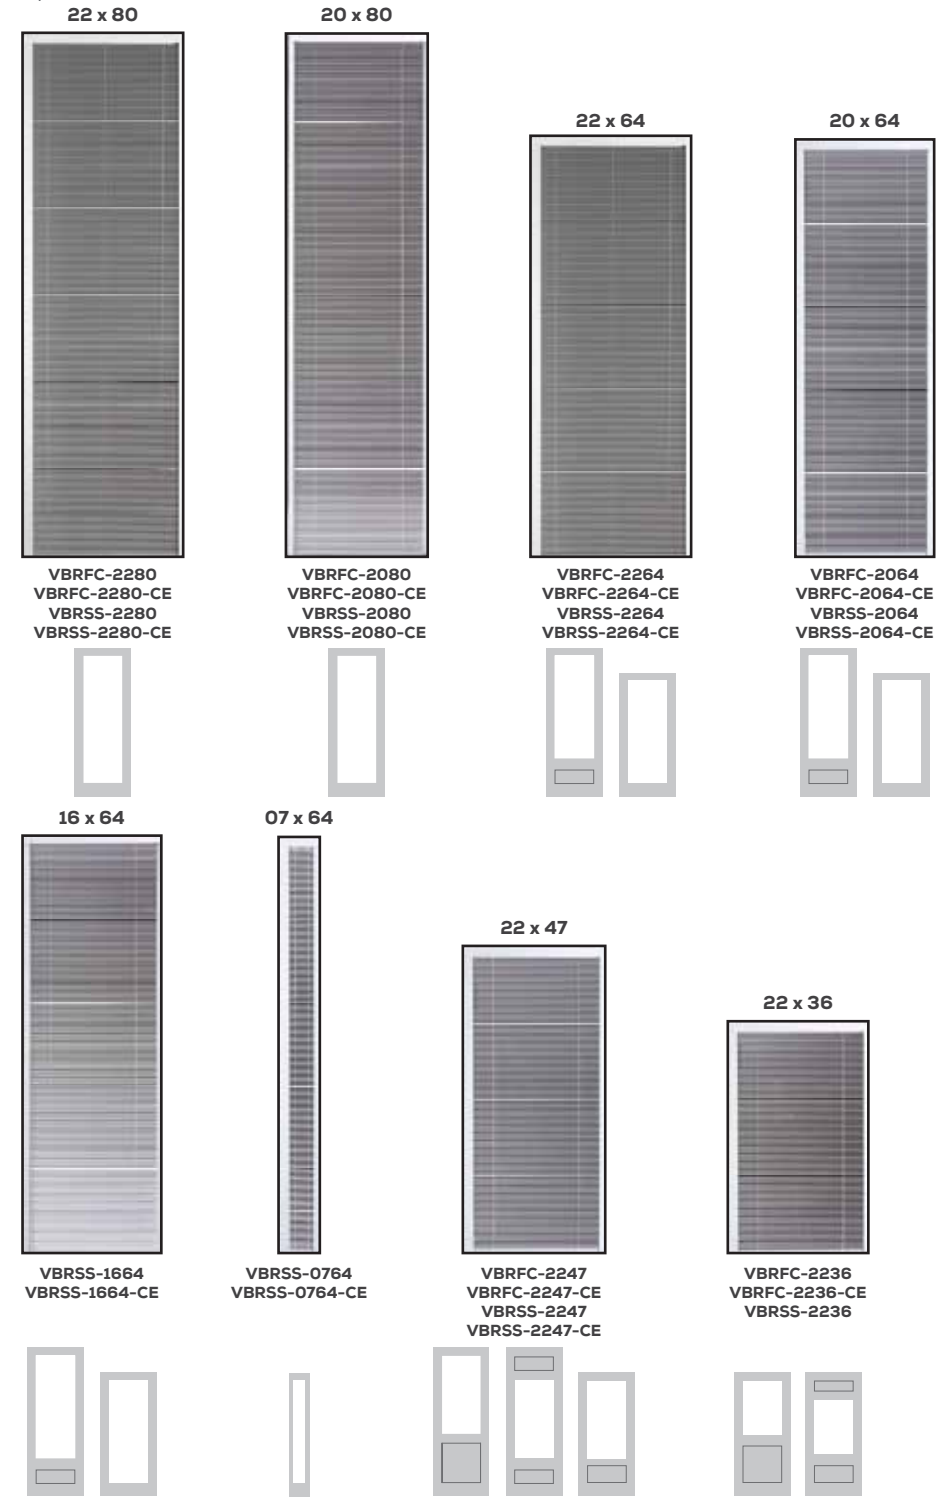

## INTERNAL BLINDS

Internal blinds provide the privacy and convenience of a cordless blind enclosed between glass. Control the desired level of light and privacy with a single handle that opens, closes and tilts the blinds.