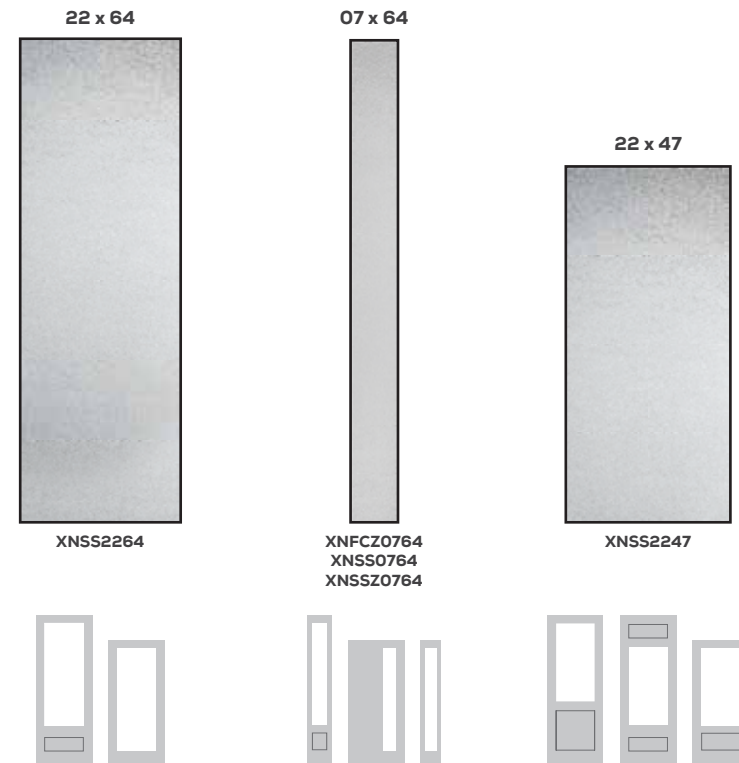

GRANITE

Glass Privacy Rating 1 10

A coarse-grained arrangement with surface detail over the entirety of the glass.