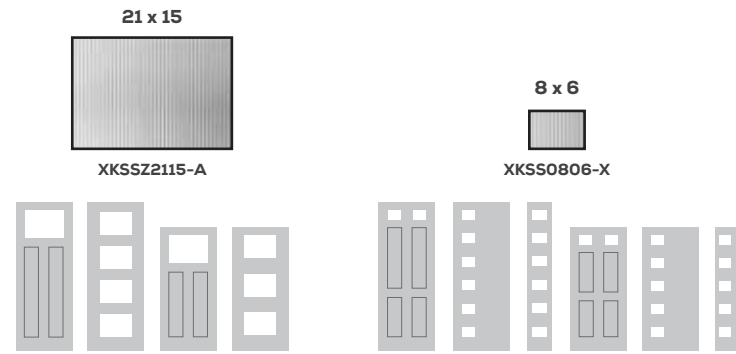

Boise Cascade®
MILLWORK

REEDED

Glass Privacy Rating 1 **7** 10

Refined, transitional style. The clean lines of Reeded glass bring a modern look to the home, featuring a vertical, linear texture. Reeded glass provides ample natural light while maintaining moderate privacy.