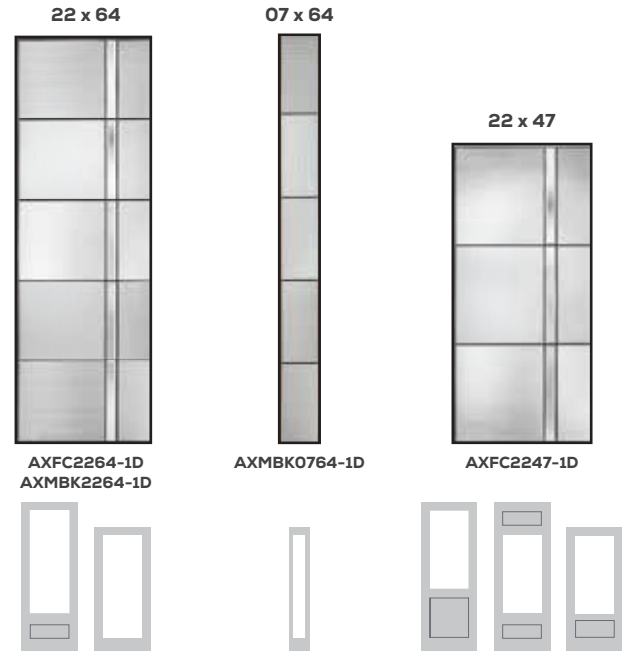

Boise Cascade®
MILLWORK

AXIS®

Glass Privacy Rating 1 7 10

Simple and smart, Axis combines narrow reed glass in horizontal and vertical arrangements to create stunning contrast and modest privacy. A vertical band of clear glass bevels completes this linear design, ideal for Modern home styles.

Caming Options

Black Nickel
(1D)