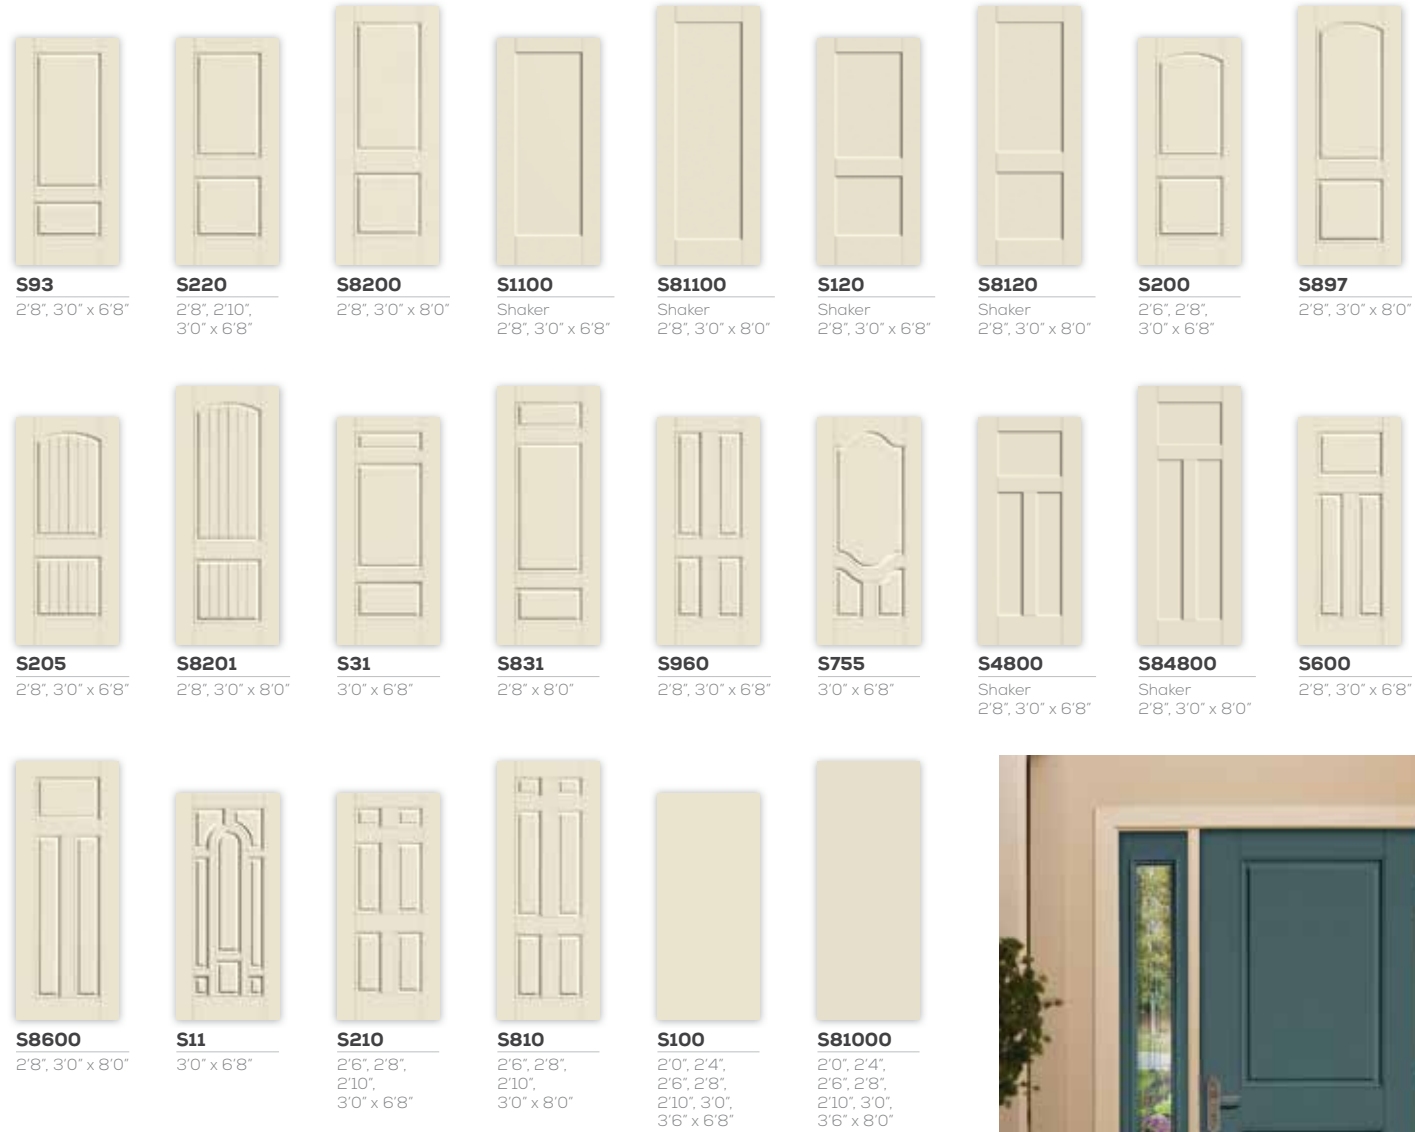

SMOOTH-STAR®

Smooth-Star fiberglass doors are ready-to-paint with crisp, clean contours making them the more attractive and durable alternative to steel.