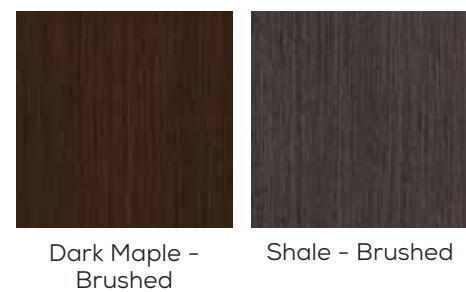

PrismaGuard® Brushed Finish Options

Available for select Smooth-Star door styles

10 YEAR
LIMITED
WARRANTY
TRANSFERABLE
Classic Craft

10 YEAR
LIMITED
WARRANTY

Note: Finish colors may vary from an actual application due to fluctuations in finishing or printing.

Boise Cascade®
MILLWORK

millwork.bc.com
3130 N. Longhorn Drive, Suite 100
Lancaster, Texas 75134
1-833-757-0138

PRISMAGUARD PREMIUM PAINT

Add a pop of color and tailor the look of the entry. PrismaGuard premium paint is designed with high-definition color and optimal sheen to enhance the look of smooth and wood-grained Therma-Tru® products for a beautiful lasting impression.