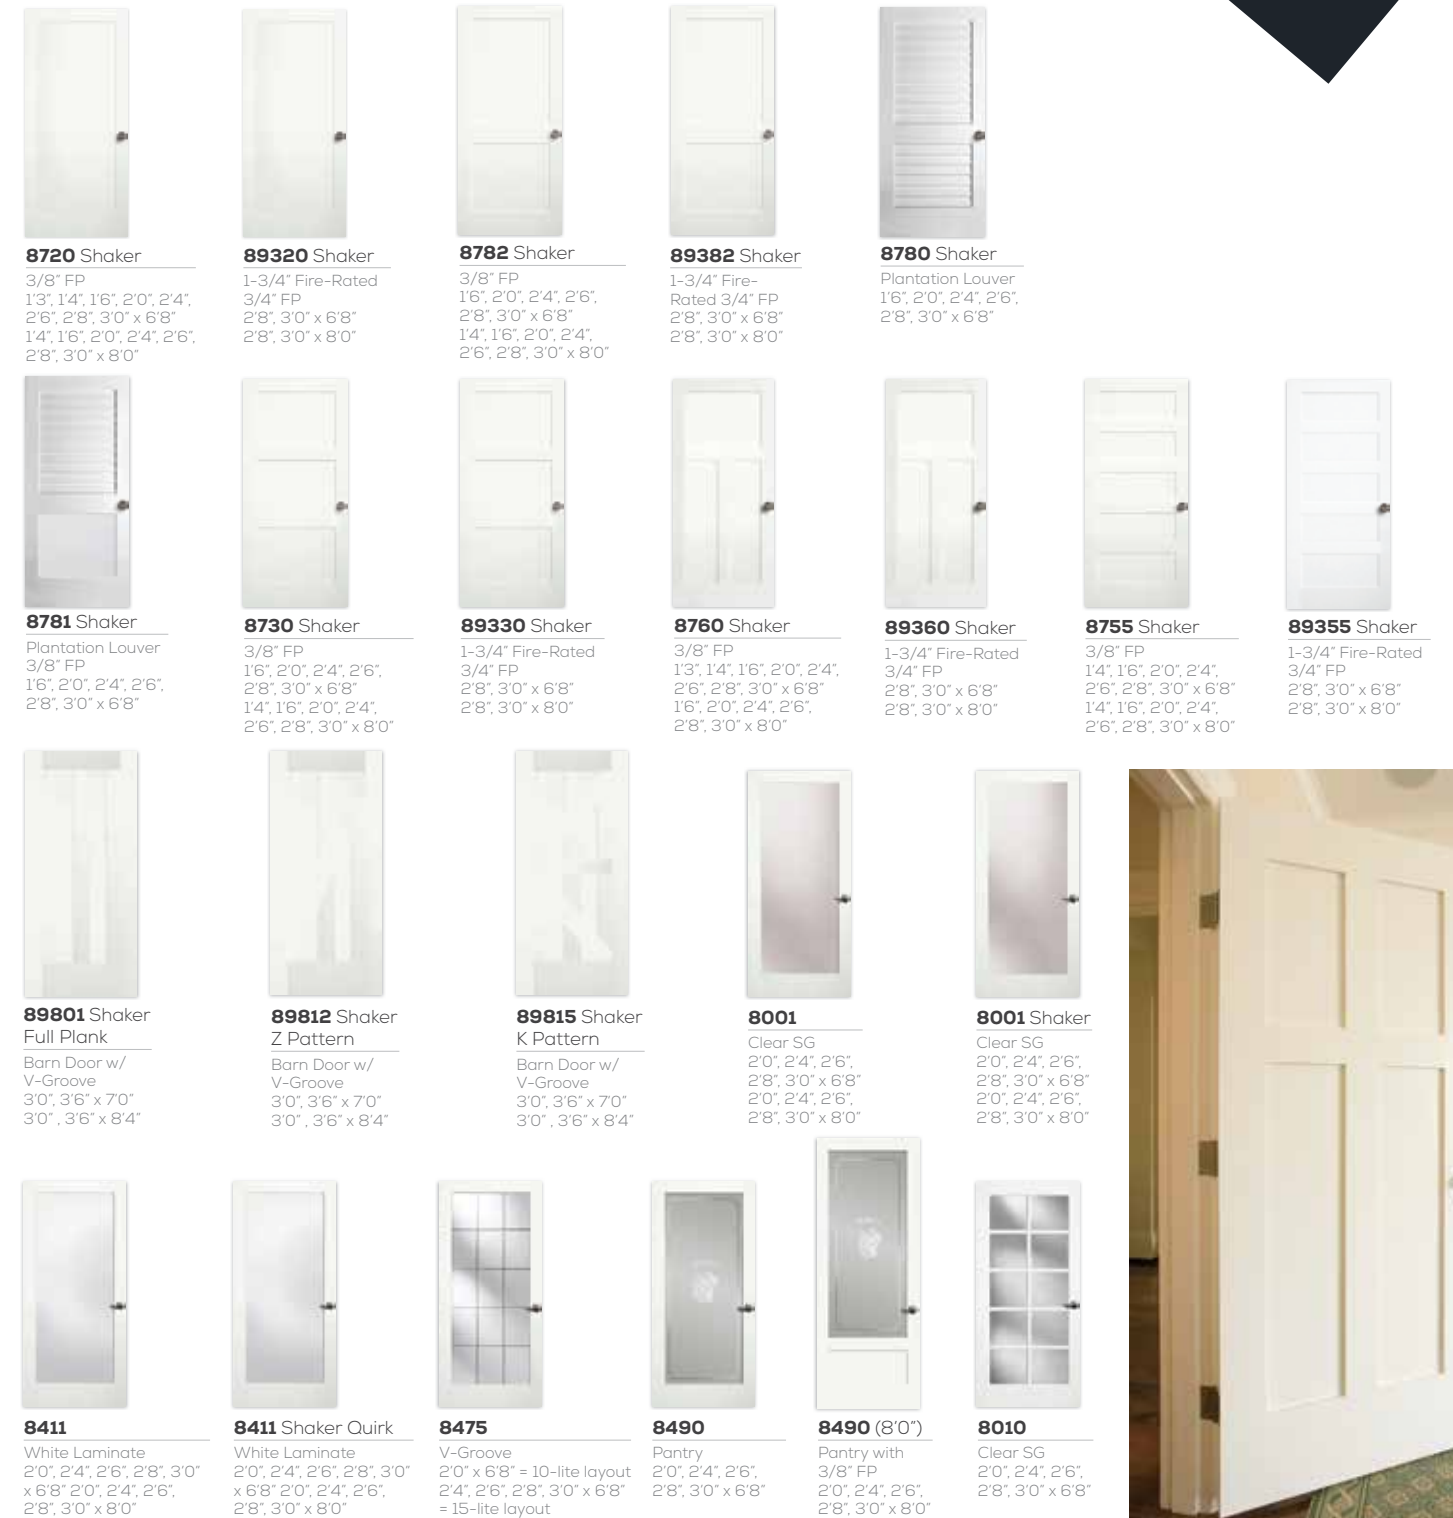

REDI-PRIME® INTERIOR DOORS

All Redi-Prime® interior doors are 1-3/8" thick and are stocked in the sizes noted. Redi-Prime fire-rated doors are stocked 1-3/4" thick.