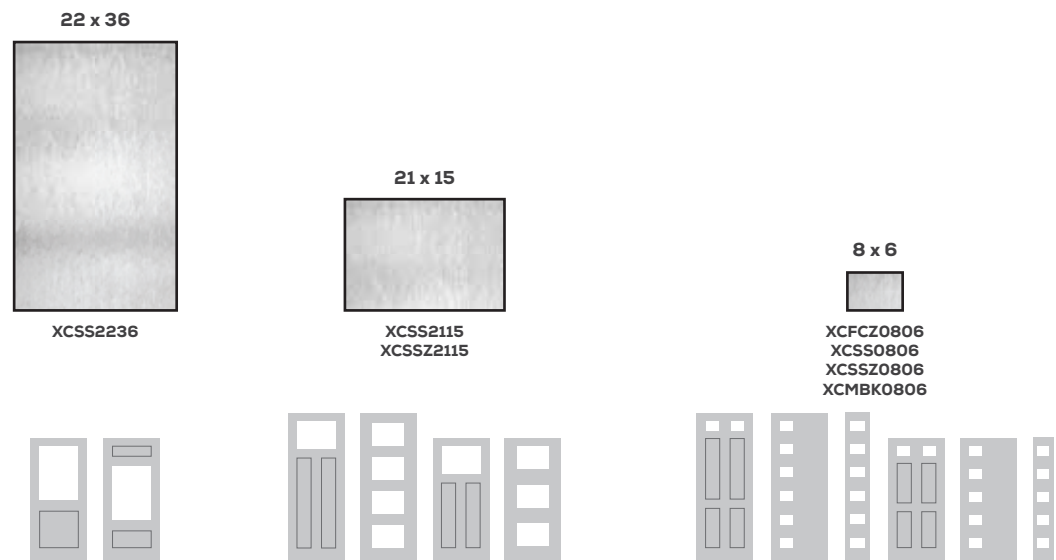

CHORD

Glass Privacy Rating 1 10

A vertical flowing pattern reminiscent of waves on the water.