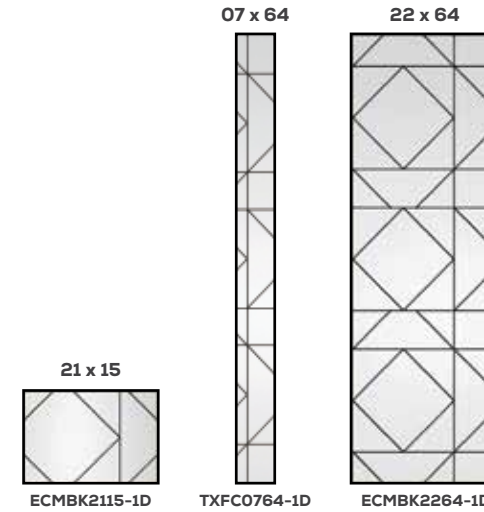

ECHELON

Glass Privacy Rating 1 10

Echelon provides 1 clear glass accented with eased angles and clean edges infused with elements of diamonds and triangles.