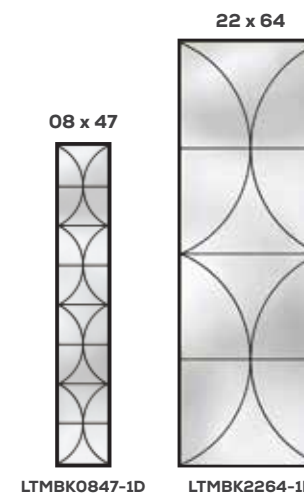

## ECHELON

Glass Privacy Rating 1 10

Echelon provides 1 clear glass accented with eased angles and clean edges infused with elements of diamonds and triangles.

## LATITUDE

Glass Privacy Rating 1 2 10

Bending tradition. Latitude showcases 1 seeded glass and simple curved details in a half-moon geometric design.

Boise Cascade  
MILLWORK