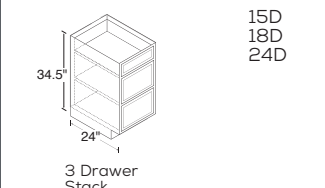

DRAWER Cabinets