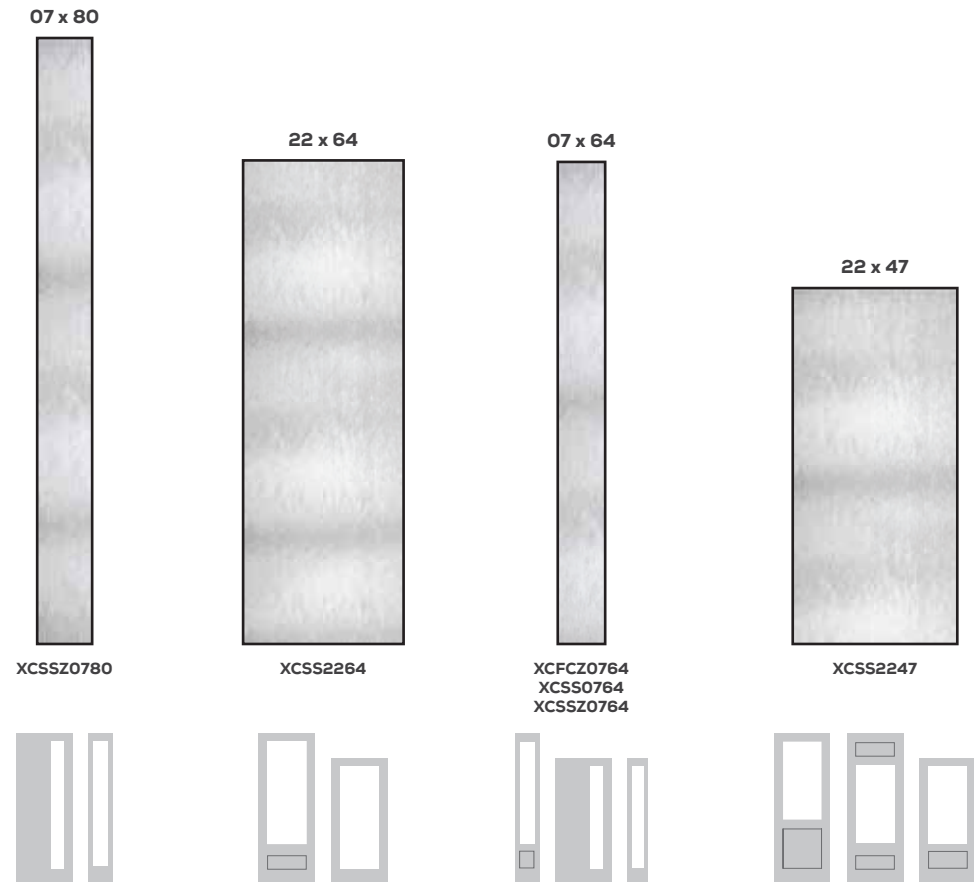

CHORD

Glass Privacy Rating 1 10

A vertical flowing pattern reminiscent of waves on the water.