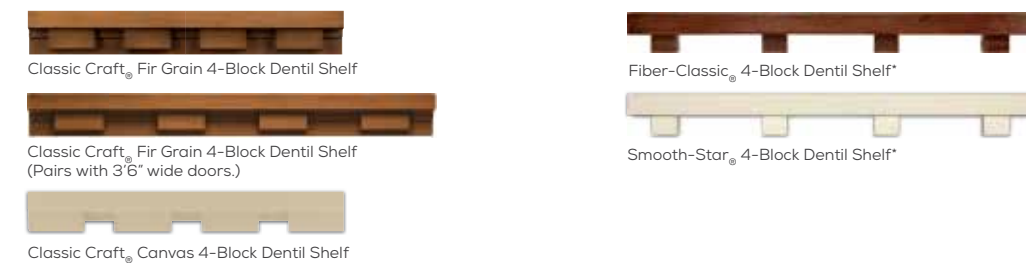

#### Clavos & Strap Hinges

Add a finishing touch of rustic flavor with decorative hardware in an authentic, hand-forged wrought iron look with a black finish. Includes Pyramid and round clavos as well as strap hinges.

#### Dentil Shelves

Complete the look with a dentil shelf for true Craftsman appeal or to complement other architectural elements around the house. Includes 4- and 16-block options.

Description	Part #	Size	Item
CCA 4-BLOCK DENTIL SHELF	CCADS04	26.2"	800920007
CCA 4-BLOCK DENTIL SHELF	CCA36DS04	35.1"	800920002
CCV 4-BLOCK DENTIL SHELF	CCVDS04	25.8"	800960459