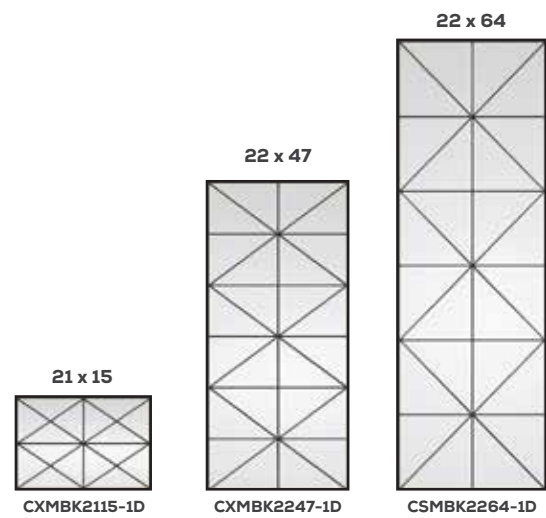

CALIX

Glass Privacy Rating 1 10

Calix includes an on-trend "x" design and a delicate diamond pattern with 1 clear glass, providing fine-lined geometric appeal.