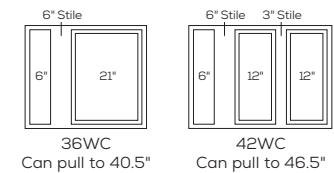

WALL CORNER Cabinets