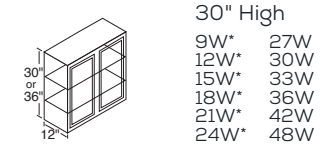

WALL Cabinets