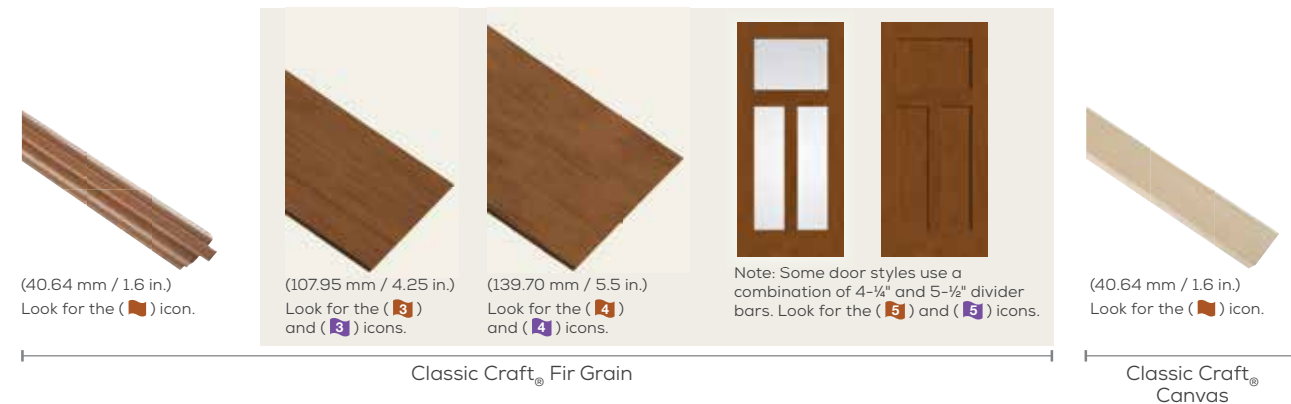

Boise Cascade
MILLWORK

Storm Door Adaptor

6-9/16" Base Adaptor

Description	Part #	Size	Item
LONG STORM DOOR ADAPTOR	BACSN680L	8/0 6-9/16	800570009

Rain Protection

Helps repel moisture away from areas exposed to wind-driven moisture infiltration enhancing weather protection. Highly recommended for applications directly exposed to wind and rain.

Rain Deflector
(Inswing):
Colors:
Bronze
White

Rain Guard
(Outswing):
Colors:
Bronze
White

Description	Part #	Size	Color	Item
OS RAIN GUARD HEAD BRONZE	RGPF30B	3/0	Bronze	805930000
RAIN DEFLECTOR BRONZE	HPRD30UB	3/0 U1	Bronze	802900003
RAIN DEFLECTOR WHITE	HPRD30UW	3/0 U1	White	802900005

DOOR & LITE DIVIDER BARS

Wood-grained or smooth SDL bars adhere to the interior and exterior panes of tempered glass and can be stained or painted to complement the door and home. 4-1/4" and 5-1/2" flat profile bars are also used on solid-panel doors as door divider bars.

Description	Part #	Width	Item
CCA 24 PIECE DOOR VERTICAL DIVIDER PACK For use with 3'6" Flush-Glazed Doors.	CCA36LD3024V24	1.6"	800920004
CCA 4-LITE DOOR DIVIDER KIT 1 PER PACK For use with 3'6" Flush-Glazed Doors.	CCALD3024L4-1	1.6"	800920014
CCA 6-LITE DOOR DIVIDER KIT 1 PER PACK For use with 3'6" Flush-Glazed Doors.	CCALD3024L6-1	1.6"	800920015
CCA STYLE LITE DIVIDER 4-LITE DOOR PACKAGE 1 PER PACK Contains 2 vertical and 4 horizontal pieces (1 door).	CCALD2618L4-1	1.6"	800920011
CCA STYLE LITE DIVIDER 6-LITE DOOR PACKAGE 1 PER PACK Contains 2 vertical and 6 horizontal pieces (1 door).	CCALD2618L6-1	1.6"	800920012
CCA STYLE LITE DIVIDER SIDELITE LONG HORIZONTAL 20-PACK Contains 20 long horizontal pieces.	CCALDSLHL20	1.6"	800920016
CCA STYLE LITE DIVIDER VERTICAL 24-PACK For use with 26" x 66" and 26" x 80" shaker flush-glazed doors and opaque 1 panel shaker.	CCALD2618V24	1.6"	800920013
CCS WI 5.5 DOOR/LITE DIVIDER LINEAL BULK PACK For use with 26" x 66" and 26" x 80" shaker flush-glazed doors and opaque 1 panel shaker.	CCS5LD86-6	5.5"	800952277
CCS WI DOOR/LITE DIVIDER LINEAL BULK PACK For use with 26" x 66" and 26" x 80" shaker flush-glazed doors and opaque 1 panel shaker.	CCS4LD86-6	4.25"	800952276
CCV LITE DIVIDER SIDELITE HORIZONTAL 20 PER PACK	CCVLDLH-20	1.6"	800960463

ACCESSORIES

Clavos & Strap Hinges

Add a finishing touch of rustic flavor with decorative hardware in an authentic, hand-forged wrought iron look with a black finish. Includes Pyramid and round clavos as well as strap hinges.

Description	Part #	Size	Item
CLAVOS SQUARE BLACK	CLVSBL100SAB20	1"	801070001
CLAVOS SQUARE BLACK	CLVSBL125SAB20	1-1/4"	801070003
CLAVOS SQUARE BLACK	CLVSBL150SAB20	1-1/2"	801070004
CLAVOS ROUND BLACK	CLVSBL100RAB20	1"	801070000
CLAVOS ROUND BLACK	CLVSBL125RAB20	1-1/4"	801070002
CLAVOS ROUND BLACK	CLVSBL175RAB20	1-3/4"	801070005
STRAP HINGE BLACK	STRPHSD183	18"	806680005

Dentil Shelves

Complete the look with a dentil shelf for true Craftsman appeal or to complement other architectural elements around the house. Includes 4- and 16-block options.