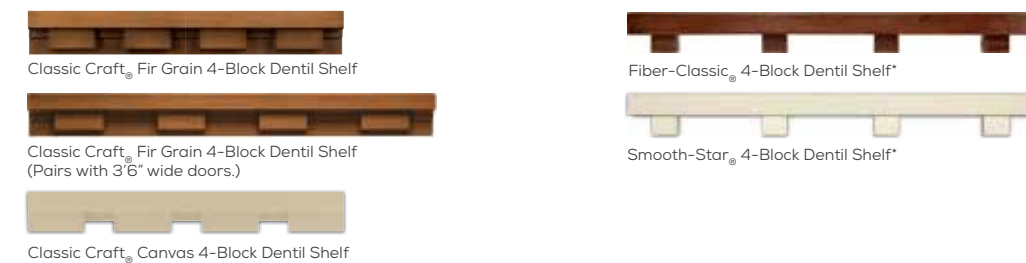

ACCESSORIES

Clavos & Strap Hinges

Add a finishing touch of rustic flavor with decorative hardware in an authentic, hand-forged wrought iron look with a black finish. Includes Pyramid and round clavos as well as strap hinges.

Dentil Shelves

Complete the look with a dentil shelf for true Craftsman appeal or to complement other architectural elements around the house. Includes 4- and 16-block options.

Description	Part #	Size	Item
CCA 4-BLOCK DENTIL SHELF	CCADS04	26.2"	800920007
CCA 4-BLOCK DENTIL SHELF	CCA36DS04	35.1"	800920002
CCV 4-BLOCK DENTIL SHELF	CCVDS04	25.8"	800960459