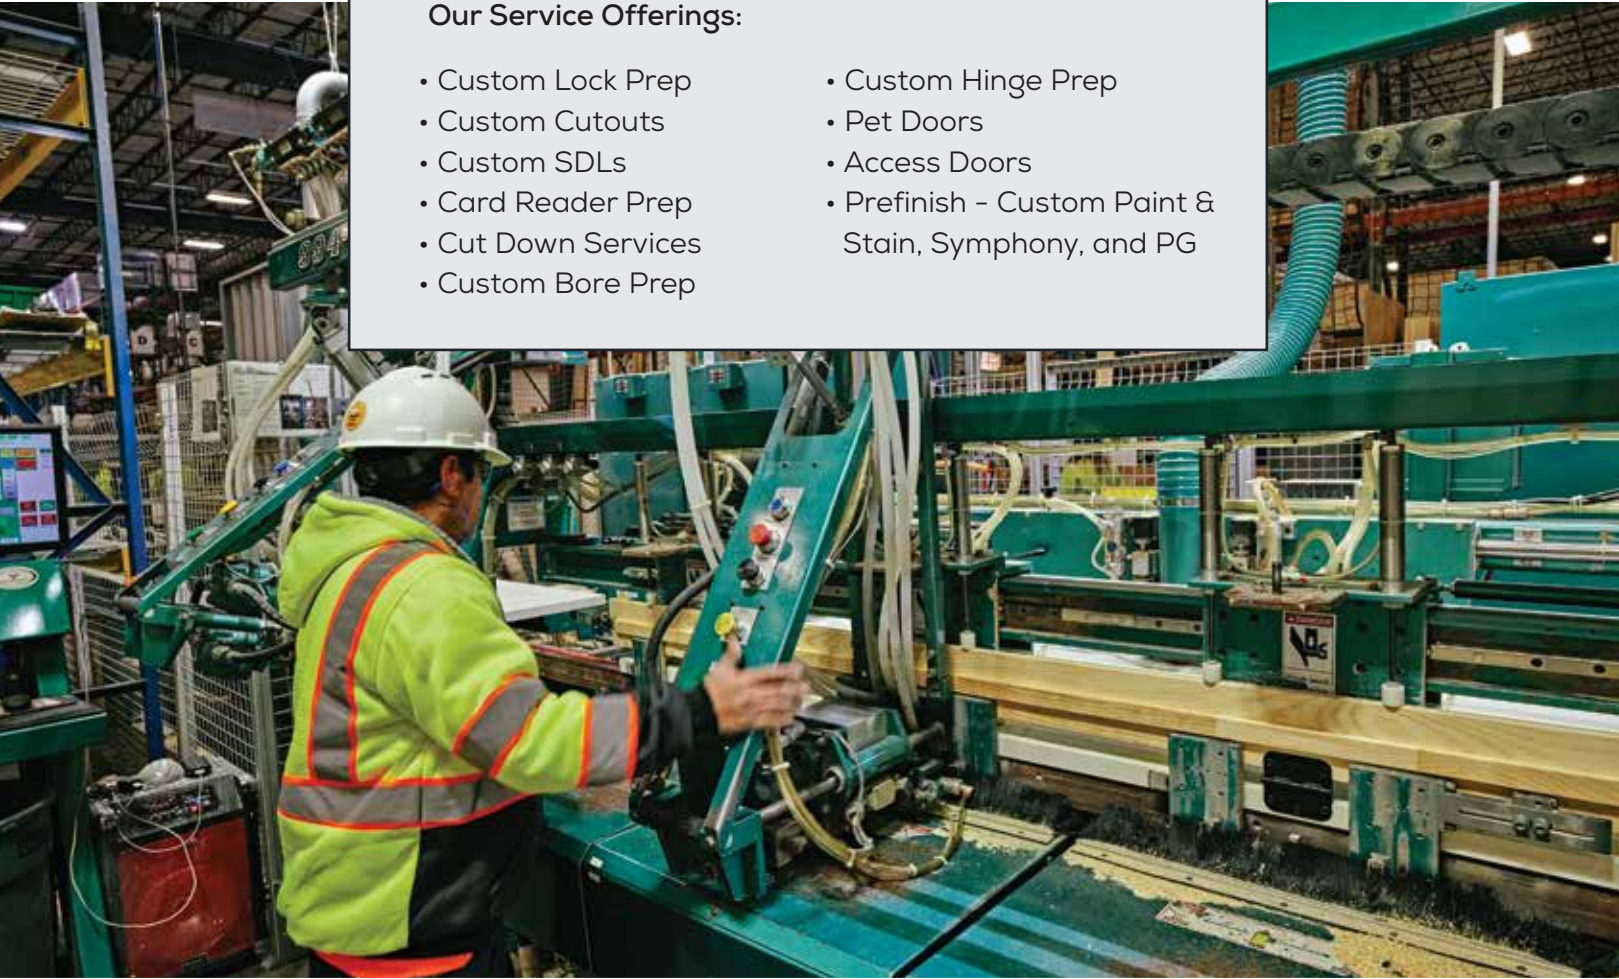

Boise Cascade®
MILLWORK

DOOR SHOP SERVICE

Boise Cascade Millwork offers top-of-the-line exterior and interior door solutions and components. If you can imagine it, we can get it or create it.. We have state of the art equipment and dedicated millwork professionals for any and all of your millwork needs.

Our Service Offerings:

- Custom Lock Prep
- Custom Cutouts
- Custom SDLs
- Card Reader Prep
- Cut Down Services
- Custom Bore Prep
- Custom Hinge Prep
- Pet Doors
- Access Doors
- Prefinish - Custom Paint & Stain, Symphony, and PG

Boise Cascade®
MILLWORK

millwork.bc.com

3130 N. Longhorn Drive, Suite 100
Lancaster, Texas 75134
1-833-757-0138