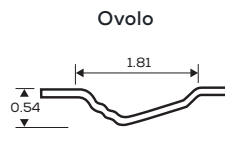

**2 Panel
Arch Top**
HC 6/8 & 8/0

5 Panel
HC & SC 6/8 & 8/0

6 Panel
Textured & Smooth
HC 6/8 & 8/0

**2 Panel Arch
V-Groove**
HC & SC 6/8

1 Panel Shaker
HC & SC 6/8

**2 Panel Square
Top Shaker**
HC & SC 6/8

— BEAD & COVE —

— OVOLO —

— SHAKER —

STICKING PROFILES

Shaker

Bead & Cove

Ovolo

Available Door Options

Standard Doors
1/6, 2/0, 2/4, 2/6,
2/8 & 3/0

20-Minute Fire Treated
Doors, 1-3/4" Thick
2/8 & 3/0