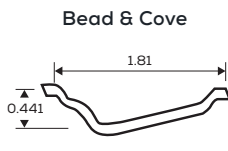

**2 Panel
Arch Top**
HC 6/8 & 8/0

5 Panel
HC & SC 6/8 & 8/0

6 Panel
Textured & Smooth
HC 6/8 & 8/0

**2 Panel Arch
V-Groove**
HC & SC 6/8

1 Panel Shaker
HC & SC 6/8

**2 Panel Square
Top Shaker**
HC & SC 6/8

— BEAD & COVE —

— OVOLO —

— SHAKER —

STICKING PROFILES

Shaker

Bead & Cove

Ovolo

Available Door Options

Standard Doors
1/6, 2/0, 2/4, 2/6,
2/8 & 3/0

20-Minute Fire Treated
Doors, 1-3/4" Thick
2/8 & 3/0