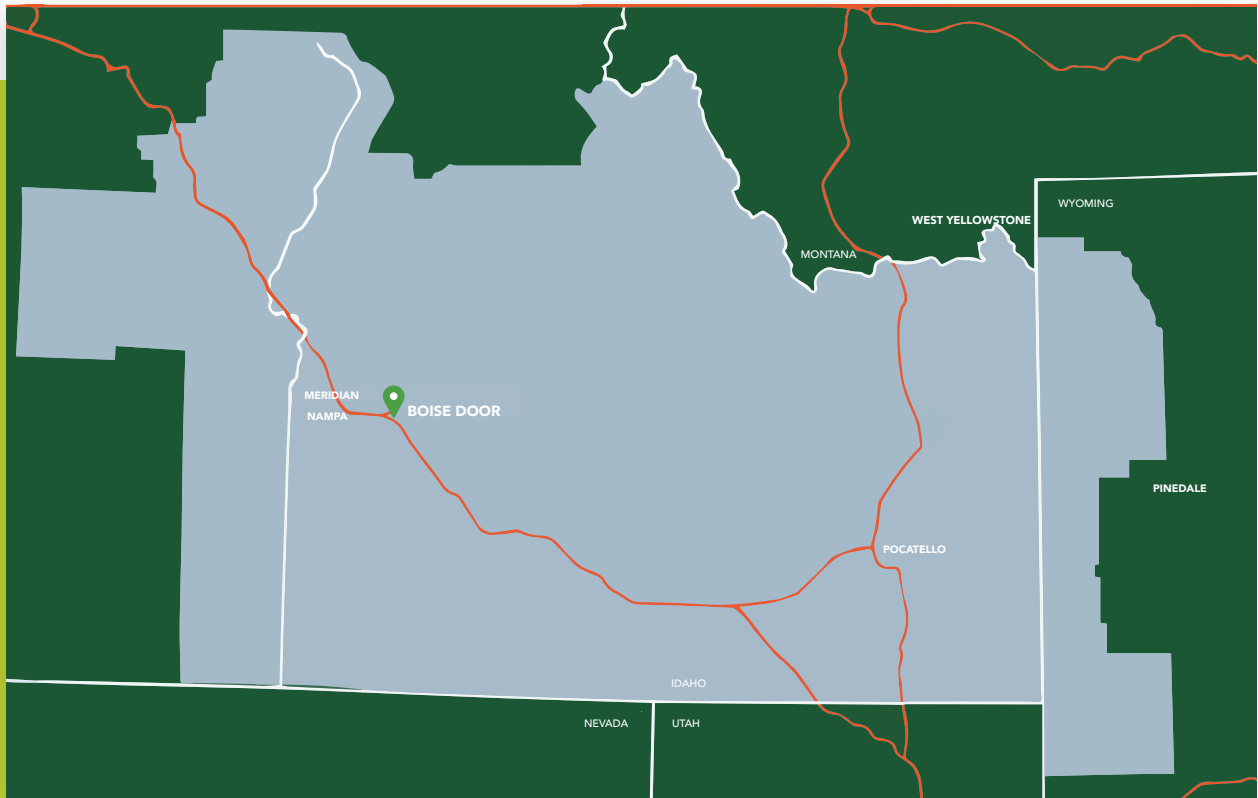

4300 S. Enterprise, Boise, ID 83705 | 208-384-7700

Boise Cascade®
MILLWORK

Service Area Map for Boise

Locations are approximate, not exact,
contact your local sales rep for specific
delivery details or questions.