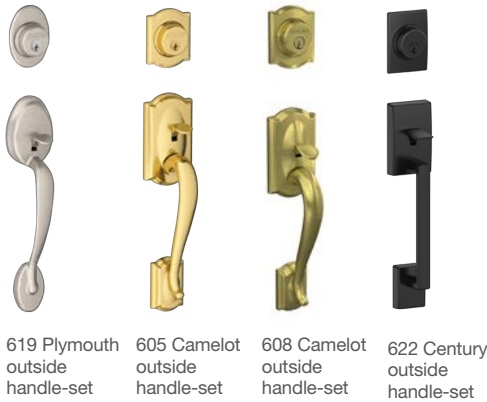

10 YEAR LIMITED WARRANTY
Fiber-Classic, Smooth-Star, Pulse & Steel

Durable Topcoat

Professional Application

PrismaGuard. Stain

PrismaGuard. Paint

Hardware Options

Handlesets

Levers