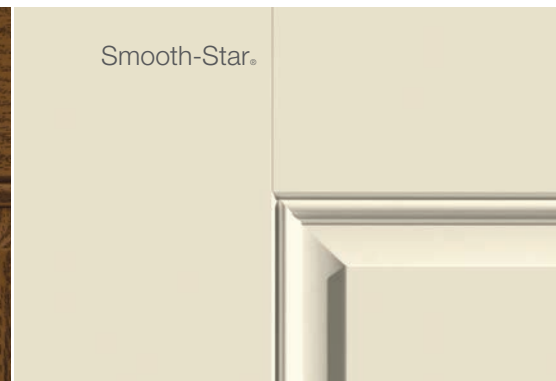

Smooth-Star®

Fiber-Classic® Doors

Get the look and feel of rich Mahogany or warm Oak with excellent performance and value.

Smooth-Star® Doors

Get a smooth surface for plenty of color options with exceptional performance and value.

LIFETIME
LIMITED
WARRANTY

*Brand Use Study, 2023 *Builder* magazine.

**Based on version 6.0 ENERGY STAR product specification for windows, doors and skylights

***Not a guarantee of investment returns, increase in value or selling price. See 2021 Therma-Tru National Home Valuation Study surveying real estate agents about perceived remodeled home value estimates based on exterior appearance. Not based on actual home sales data. Results may vary based on region, door style and home style. Study was commissioned by Therma-Tru and conducted by the Farnsworth Group, an independent research provider.

Note: See your Therma-Tru seller or visit www.thermatru.com for details on limited warranties and exclusions, and ENERGY STAR qualified products.