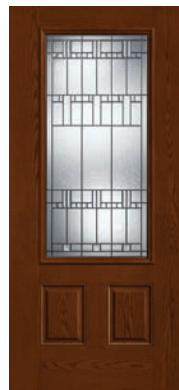

**Oak
Sedona
FC131** ▣ (1D, 1C)
Stained Autumn
Harvest