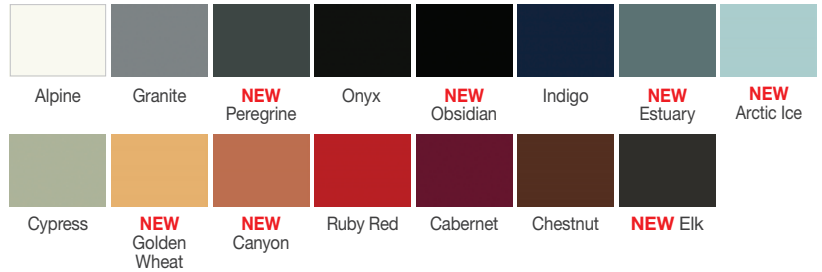

Fiber-Classic. & Smooth-Star.

Mahogany
Calix
FCM2223 ■ (1D)
Stained Raven

Smooth
Echelon
S2233 ■ (1D, 1C, 1A)
Painted Indigo

Smooth
Satin Etch SDL
S685LXE-SDLF2 ●
Painted Canyon

Smooth
Low-E SDL
S5715-SDLF1LE ●
Painted Ruby Red

Canvas Chord
CCV05020XC
 Painted Alpine

Mahogany Low-E SDL
CCM2806-SDLF6 🔹
 Stained Acorn

Fir Low-E
CCA210 🔹
 Stained Raven

Fiber-Classic. & Smooth-Star.

Oak Low-E SDL
2010-SDLLE 🔹
 Stained Acorn

Smooth Internal Blinds
S2600 🔹
 Painted Cypress

Smooth Low-E
S2000-LE 🔹
 Painted Onyx

Smooth Internal Blinds
S132 ▤
 Painted Granite

Smooth Clear SDL
S6022
 Painted Onyx

Smooth S600
 Painted Alpine

Traditions TS210
 Painted Elk

Smooth S220
 Painted Indigo

10 YEAR LIMITED WARRANTY
Fiber-Classic, Smooth-Star, Pulse & Steel

Durable Topcoat

Professional Application

PrismaGuard. Stain

PrismaGuard. Paint

Hardware Options

Handlesets

Levers