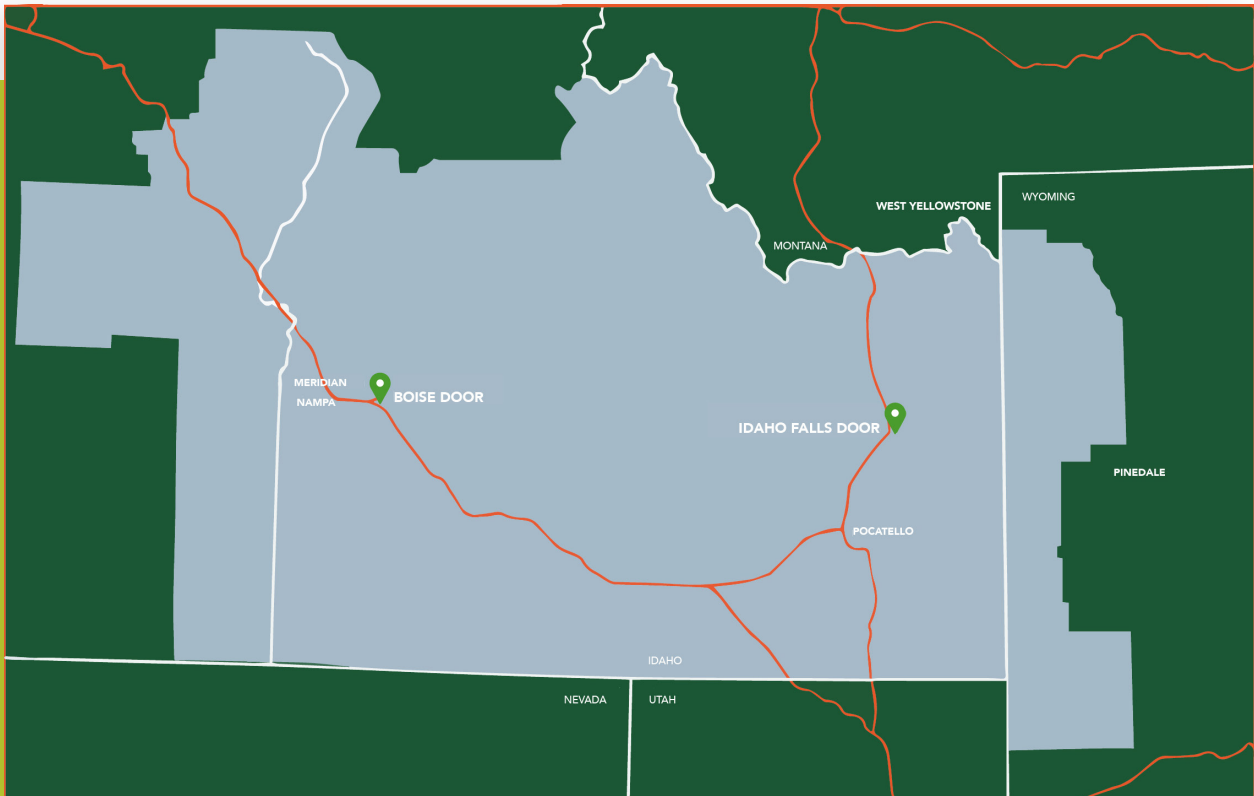

3208 East Amity Road, Boise, ID 83716 | 208-384-7700

Boise Cascade®
MILLWORK

Service Area Map for Boise

Locations are approximate, not exact,
contact your local sales rep for specific
delivery details or questions.