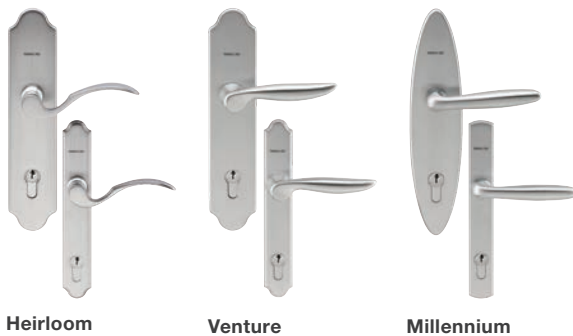

Durable Topcoat

Professional Application

PrismaGuard. Stain

PrismaGuard. Paint

Hardware Options

Multi-Point Locking System

Exterior Handlesets

Finish Options