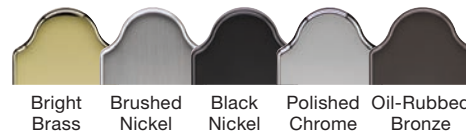

Handcrafted and professionally applied, a PrismaGuard finish is built to last, giving your customers confidence and peace of mind.

10 YEAR LIMITED WARRANTY
TRANSFERABLE
Classic Craft

10 YEAR LIMITED WARRANTY
Fiber-Classic, Smooth-Star, Pulse & Steel

Durable Topcoat

Professional Application

PrismaGuard. Stain

PrismaGuard. Paint

Hardware Options

Multi-Point Locking System

Exterior Handlesets

Finish Options