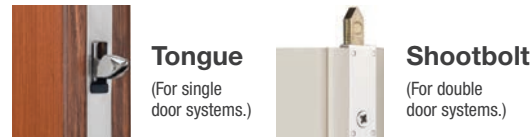

Standard Door Options

THERMA TRU
DOORS

See your Therma-Tru seller or visit thermatru.com for details on available product sizes and options, limited warranties and exclusions, Riders and ENERGY STAR qualified products.

©2024 Therma-Tru Corp. All rights reserved. All trademarks and images featured are owned by their respective company and used with permission. Registered trademarks are registered in the U.S. and may be registered internationally. Therma-Tru Corp. and Larson Manufacturing Company are part of Fortune Star Brands Innovations, Inc. – an industry-leading home and security products company. ENERGY STAR is a government program that helps consumers protect the environment through superior energy efficiency and is a registered trademark of the U.S. Department of Energy and the U.S. Environmental Protection Agency. HOT 25020074 / FEB 2025

Boise Cascade
MILLWORK

Boise Cascade Millwork Orlando
863-940-5920
millwork.bc.com