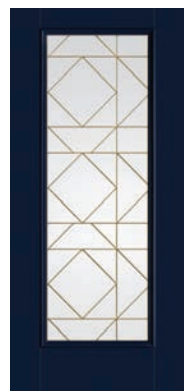

Smooth
Echelon
S2233 ■ (1D, 1C, 1A)
Painted Indigo