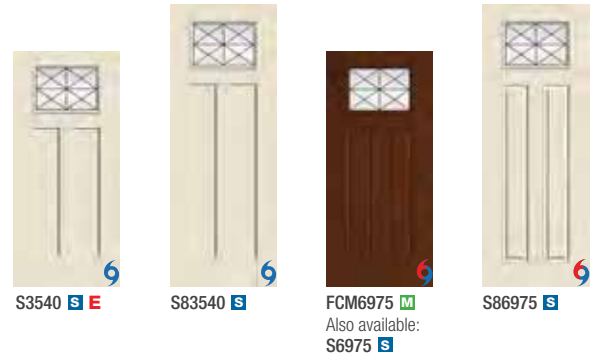

Craftsman Lites

Maple Park

Saratoga

Riserva

Pembridge

Axis

Calix

Privacy & Textured Glass