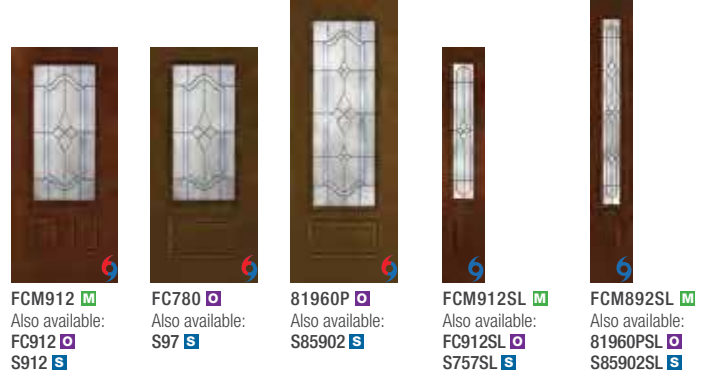

Privacy & Textured Glass Options

- XK = Reeded
- XE = Satin Etch
- XC = Chord
- XJ = Chinchilla
- XR = Rainglass
- XN = Granite

3/4 Lites

Riserva® X

Concorde™ ◆ ◆ ◆

Kensington™ ◆ ◆ ◆

Pembridge™ ◆ ◆ ◆

Calix ◆ ◆ ◆