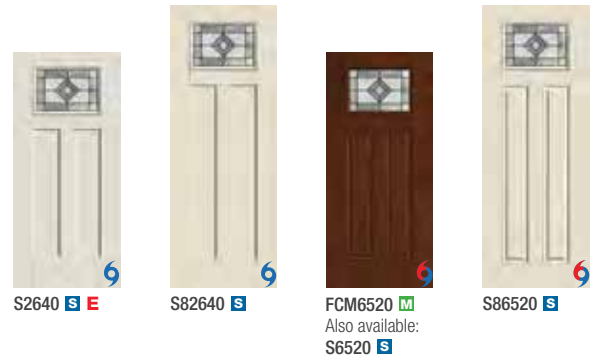

Craftsman Lites

Maple Park

Saratoga

Riserva

Pembridge

Axis

Calix

Privacy & Textured Glass