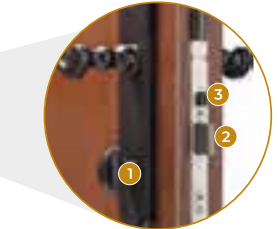

Shootbolt
(For door systems with an astragal.)
Heights: 6'6", 6'8", 7'0", 8'0"
Configurations: Inswing, Outswing

- 1 Self-lubricating locks.
- 2 1" premium stainless steel deadbolt.
- 3 Integrated mishandling device.

Tru-Defense Eligible

THERMA-TRU
DOORS

thermatru.com

1-800-THERMA-TRU (843-7628)

1750 Indian Wood Circle
Maumee, OH 43537

#thermatru

Boise Cascade
MILLWORK

Boise Cascade Millwork Orlando
863-940-5920
millwork.bc.com