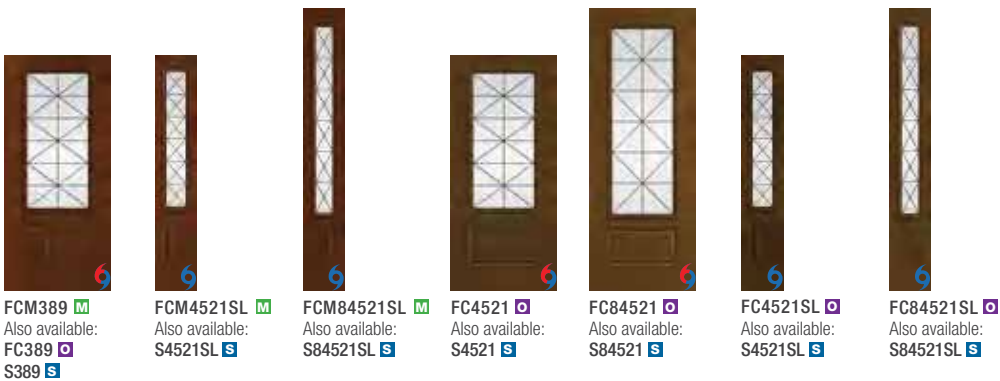

Privacy & Textured Glass Options

- XK = Reeded
- XE = Satin Etch
- XC = Chord
- XJ = Chinchilla
- XR = Rainglass
- XN = Granite

3/4 Lites

Riserva® X

Concorde™ ◆ ◆ ◆

Kensington™ ◆ ◆ ◆

Pembridge™ ◆ ◆ ◆

Calix ◆ ◆ ◆