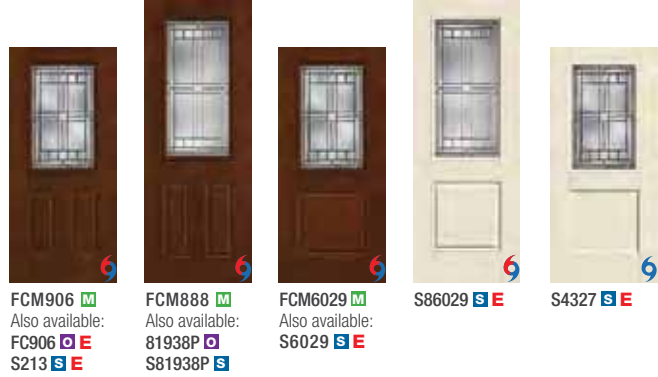

1/2 Lites

Maple Park

Saratoga

Texas Star

Wellesley