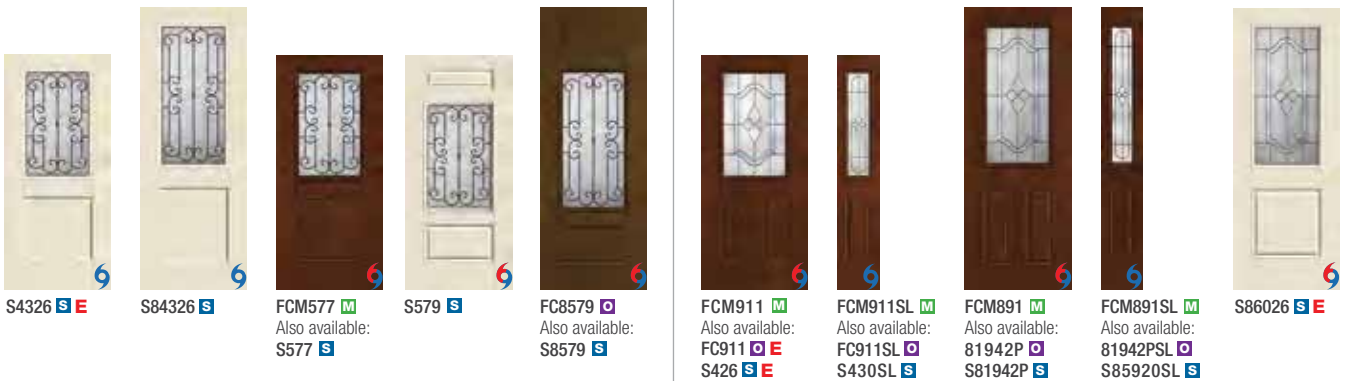

Concorde™ ◆ ■ ◆