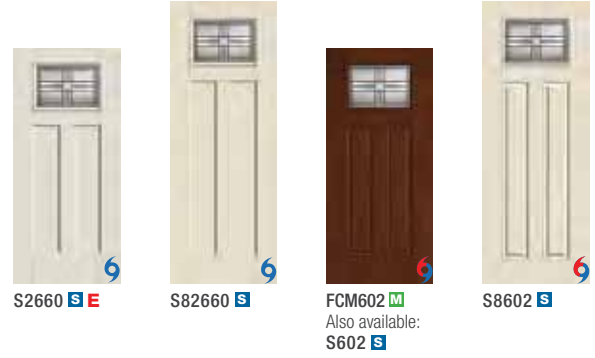

Craftsman Lites

Maple Park

Saratoga

Riserva

Pembridge

Axis

Calix

Privacy & Textured Glass