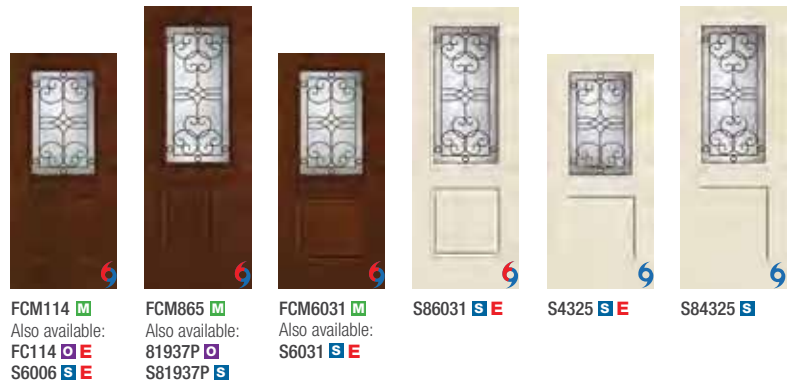

1/2 Lites

Blackstone. ◆ ::

Crystalline.™ ◆ ::

Salinas. ✕

Maple Park. ◆ ::

Available Door Selections

- M Fiber-Classic Mahogany
- P Fiber-Classic Oak
- S Smooth-Star

Key