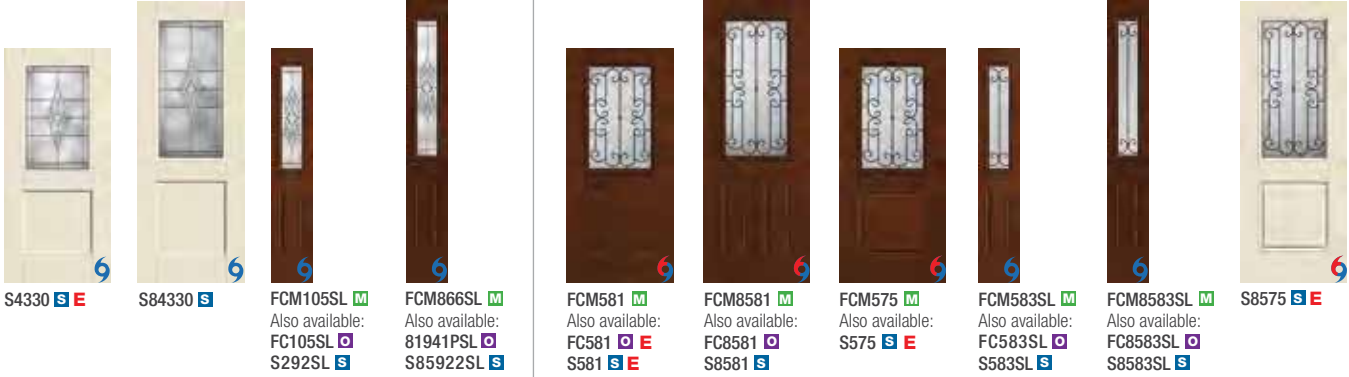

Riserva®X

Concorde™ ◆ ■ ◆

Kensington™ ◆ ■

Available Door Selections

- **M** Fiber-Classic Mahogany
- **O** Fiber-Classic Oak
- **S** Smooth-Star

Key

- Black Nickel Caming (1D)
- Brushed Nickel Caming (1C)
- Brass Caming (1A)
- ✕ Wrought Iron (1W)

- **E** Elevated 10" Bottom Rail Options
- **6** WBDR Option
- **6** WBDR / HVHZ Option