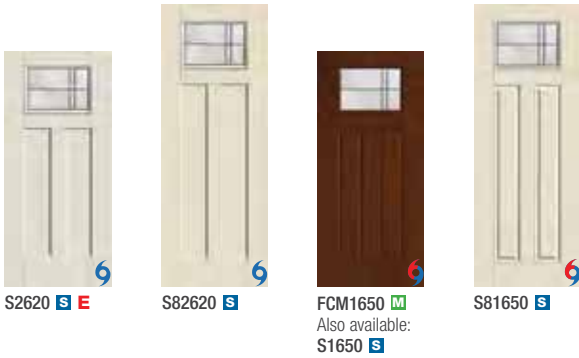

Craftsman Lites

Maple Park

Saratoga

Riserva

Pembridge

Axis

Calix

Privacy & Textured Glass