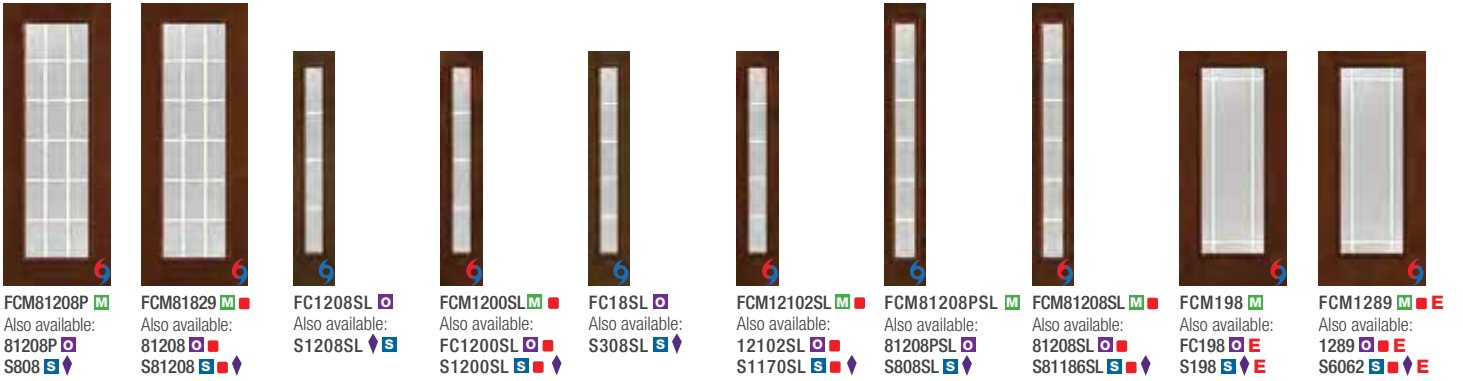

FCM81208P
Also available:
81208P
S808

FCM81829
Also available:
81208
S81208

FC1208SL
Also available:
S1208SL

FCM1200SL
Also available:
FC1200SL
S1200SL

FC18SL
Also available:
S308SL

FCM12102SL
Also available:
12102SL
S1170SL

FCM81208PSL
Also available:
81208PSL
S808SL

FCM81208SL
Also available:
81208SL
S81186SL

FCM198
Also available:
FC198
S198

FCM1289
Also available:
1289
S6062