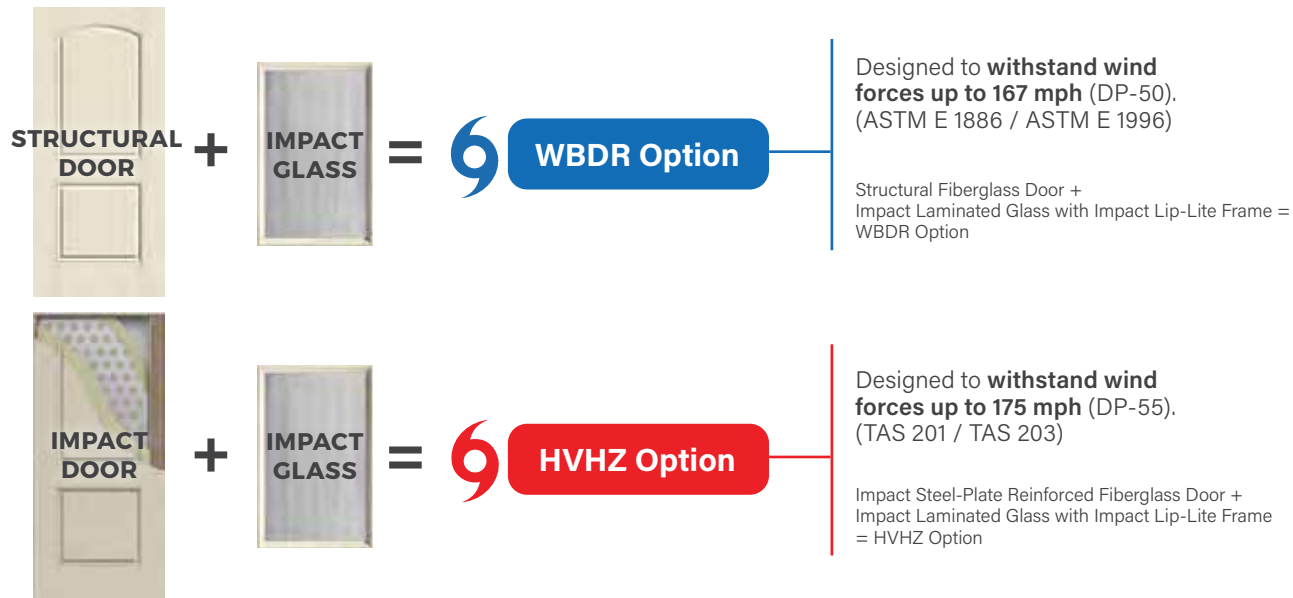

2 Use the icons to find available Therma-Tru® product options in this brochure.

WBDR / HVHZ Options: Look for this icon to find door and sidelite styles that can be configured for WBDR or HVHZ.

3 Verify that there is a Therma-Tru product approval specific to your area for the door system configuration before buying.¹

4 Make sure the product is installed in compliance with the product approval to meet building codes.

The performance of the door system depends on how it is installed. Proper installation is required to comply with building codes.

¹Product approvals show that the door system meets applicable codes when selected, assembled and installed as instructed. Note: See your Therma-Tru seller or visit thermatru.com for product approvals and installation instructions. Always confirm building code requirements in your area before buying. Follow weather and news reports to assess severe weather situations and obey local authorities' shelter and evacuation orders.

2 No product guarantees safety for persons or property, nor makes any premises hurricane- or impact-proof.