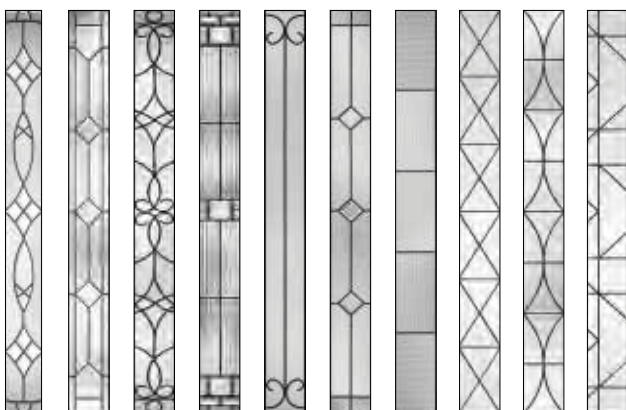

Chinchilla

Rainglass

Granite

Low-E also available.

Decorative Glass

Available for Línea.

1

2