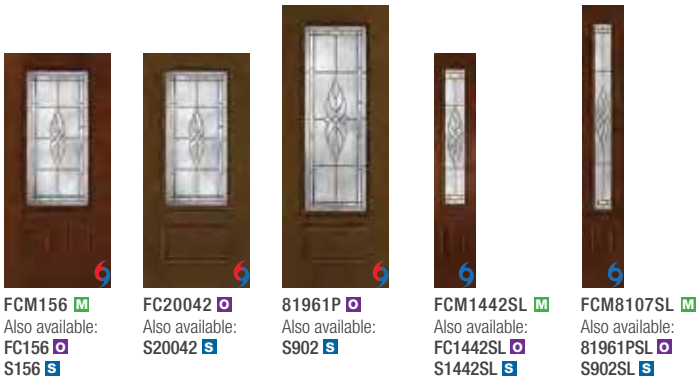

Privacy & Textured Glass Options

- XK = Reeded
- XE = Satin Etch
- XC = Chord
- XJ = Chinchilla
- XR = Rainglass
- XN = Granite

3/4 Lites

Riserva® X

Concorde™ ◆ ◆ ◆

Kensington™ ◆ ◆ ◆

Pembridge™ ◆ ◆ ◆

Calix ◆ ◆ ◆