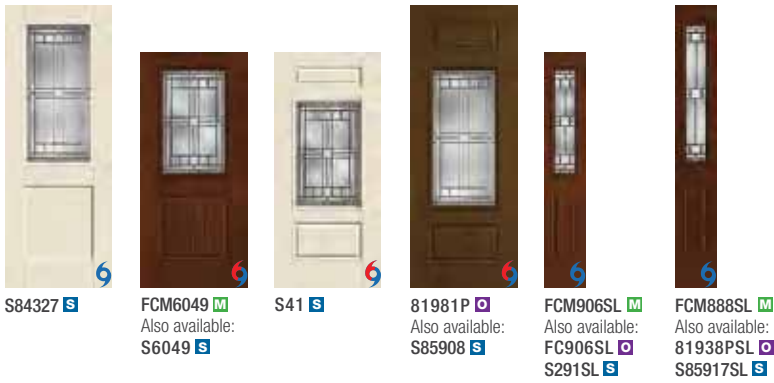

1/2 Lites

Maple Park

Saratoga

Texas Star

Wellesley