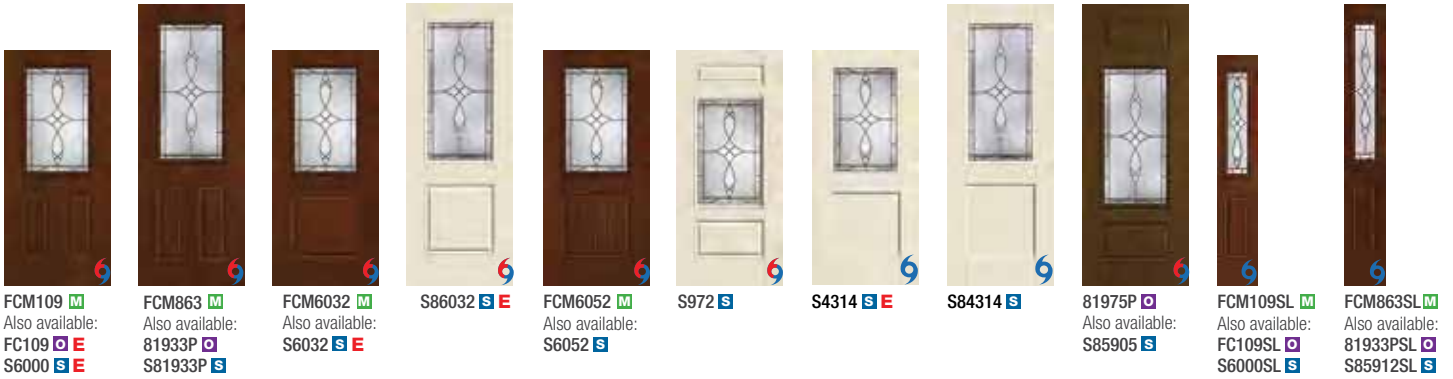

1/2 Lites

Blackstone. ◆ ::