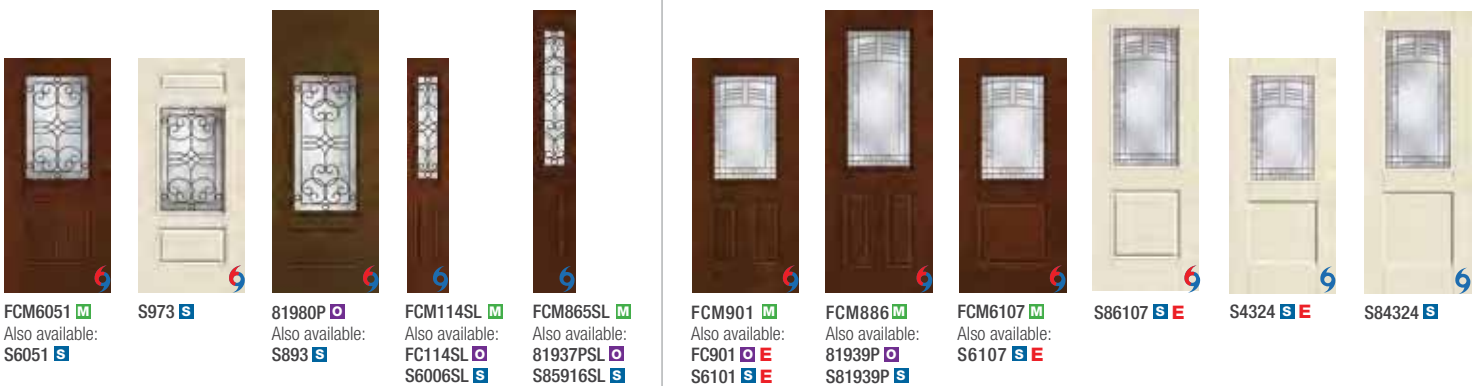

1/2 Lites

Blackstone. ◆ ::

Crystalline.™ ◆ ::

Salinas. ✕

Maple Park. ◆ ::

Available Door Selections

- M Fiber-Classic Mahogany
- P Fiber-Classic Oak
- S Smooth-Star

Key