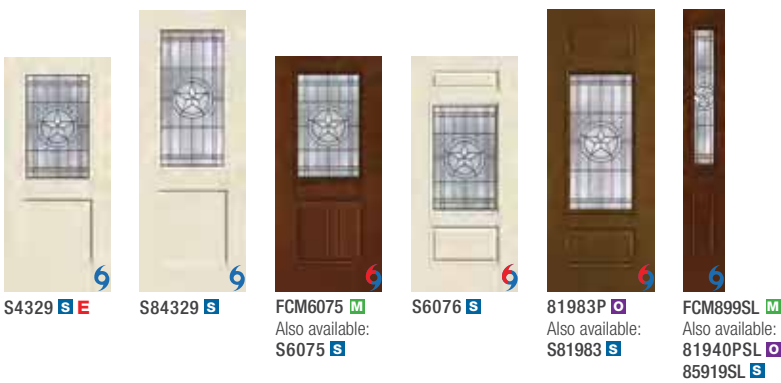

1/2 Lites

Maple Park

Saratoga

Texas Star

Wellesley