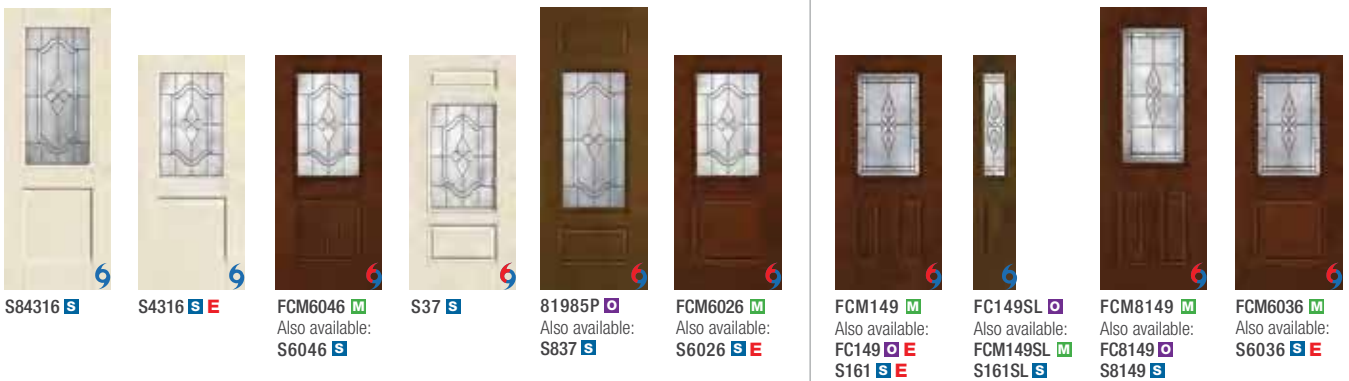

Kensington™ ◆ ■

Available Door Selections

- **M** Fiber-Classic Mahogany
- **O** Fiber-Classic Oak
- **S** Smooth-Star

Key

- Black Nickel Caming (1D)
- Brushed Nickel Caming (1C)
- Brass Caming (1A)
- ✕ Wrought Iron (1W)

- **E** Elevated 10" Bottom Rail Options
- **6** WBDR Option
- **6** WBDR / HVHZ Option