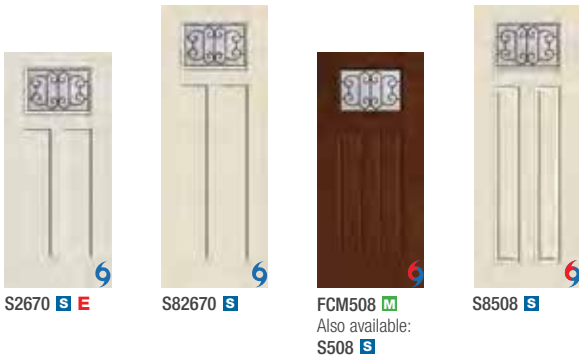

Craftsman Lites

Maple Park

Saratoga

Riserva

Pembridge

Axis

Calix

Privacy & Textured Glass