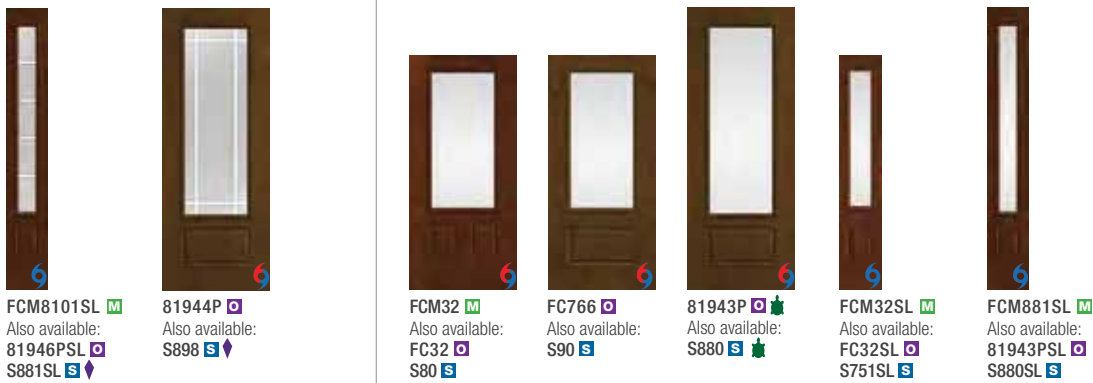

3/4 Lites

Clear Glass with Divided Lites

Clear Glass

Note: For HVHZ options, you must specify Impact laminated glass, shown here with available sizes, and Impact steel-plate reinforced fiberglass door, shown on page 3 with available sizes. Please verify that there is a Therma-Tru product approval specific to your area for the door system configuration before buying