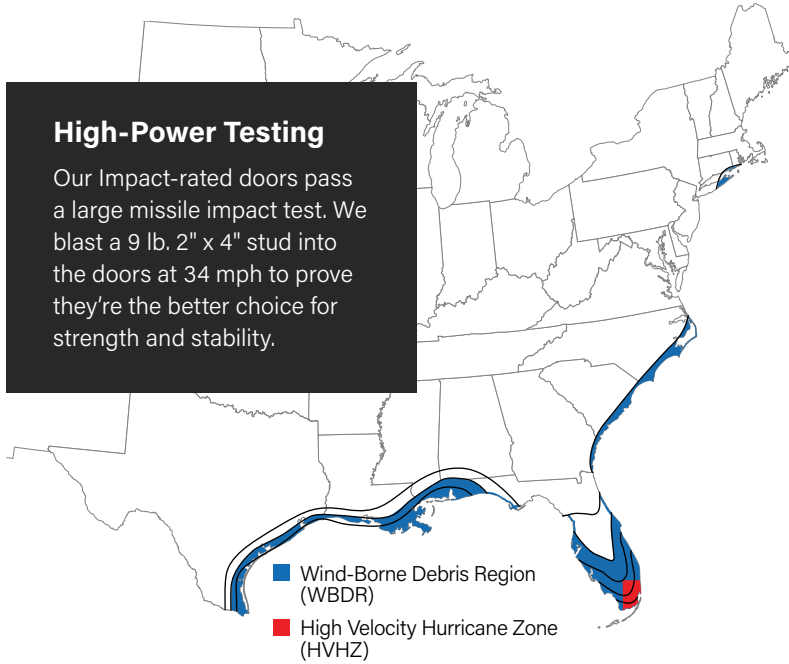

Impact-Rated Products

FIBERGLASS & STEEL DOOR SYSTEMS

THERMA TRU[®]
DOORS

Boise Cascade[®]
MILLWORK

MANIFEST YOUR OUTER HOME

Tough when you need it. Beautiful always.

Impact-Rated Products

Therma-Tru offers Impact-rated doors and glass that can be used to meet high-wind and coastal region codes and regulations, offering excellent performance in extreme weather conditions while providing added protection.