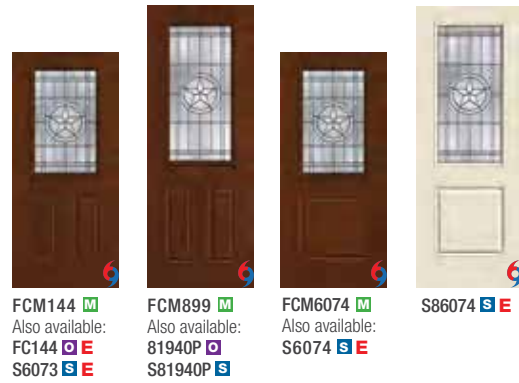

1/2 Lites

Maple Park

Saratoga

Texas Star

Wellesley