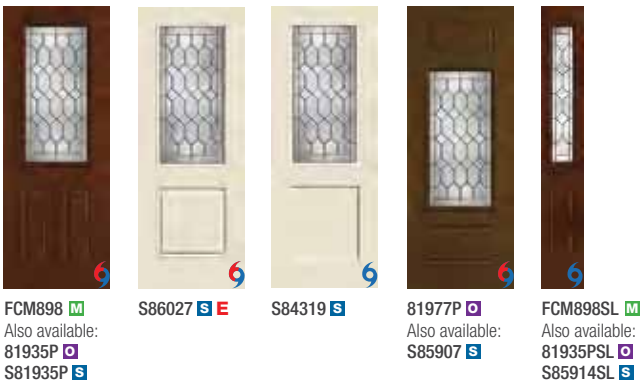

Crystalline.™ ◆ ::