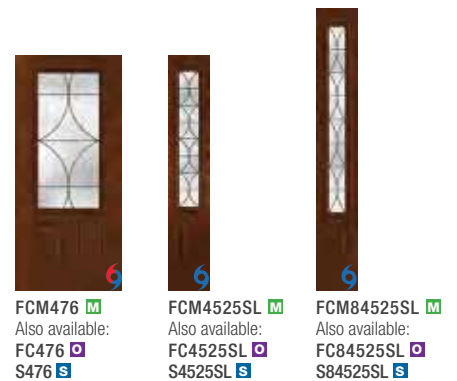

Latitude ◆ ◆ ◆