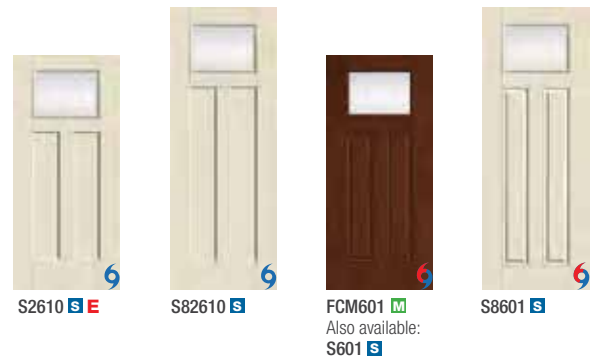

Clear Glass

Available Door Selections

- Fiber-Classic Mahogany
- Fiber-Classic Oak
- Smooth-Star

Key

- Black Nickel Caming (1D)
- Brushed Nickel Caming (1C)
- Brass Caming (1A)
- Wrought Iron (1W)
- Elevated 10" Bottom Rail Options
- WBDR Option
- WBDR / HVHZ Option
- Flat Black Grilles between Glass (GBGF)

Privacy & Textured Glass Options

- XK = Reeded
- XE = Satin Etch
- XC = Chord
- XJ = Chinchilla
- XR = Rainglass
- XN = Granite