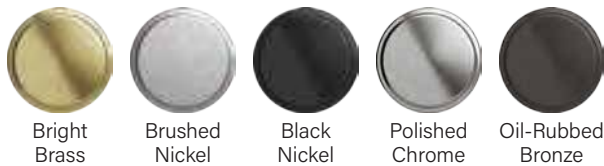

FINISH OPTIONS

Bright Brass

Brushed Nickel

Black Nickel

Polished Chrome

Oil-Rubbed Bronze

Side view of door.

Tongue
Heights: 6'6", 6'8", 7'0", 8'0"
Configurations: Inswing, Outswing