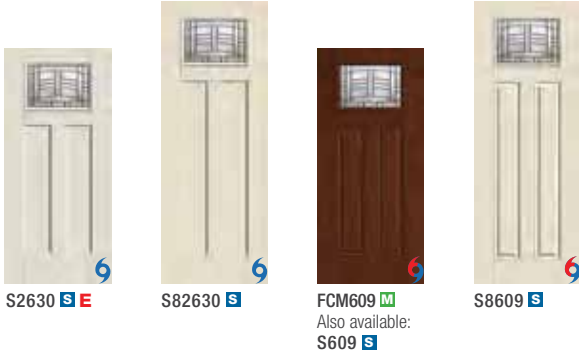

Craftsman Lites

Maple Park

Saratoga

Riserva

Pembridge

Axis

Calix

Privacy & Textured Glass