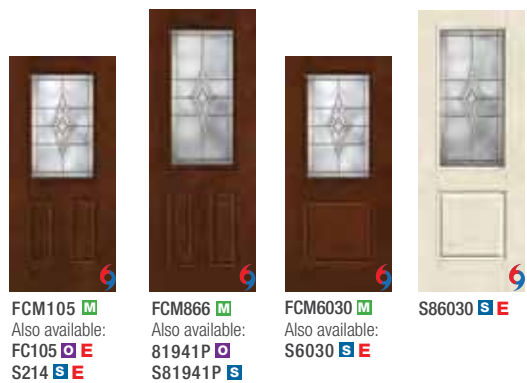

1/2 Lites

Maple Park

Saratoga

Texas Star

Wellesley